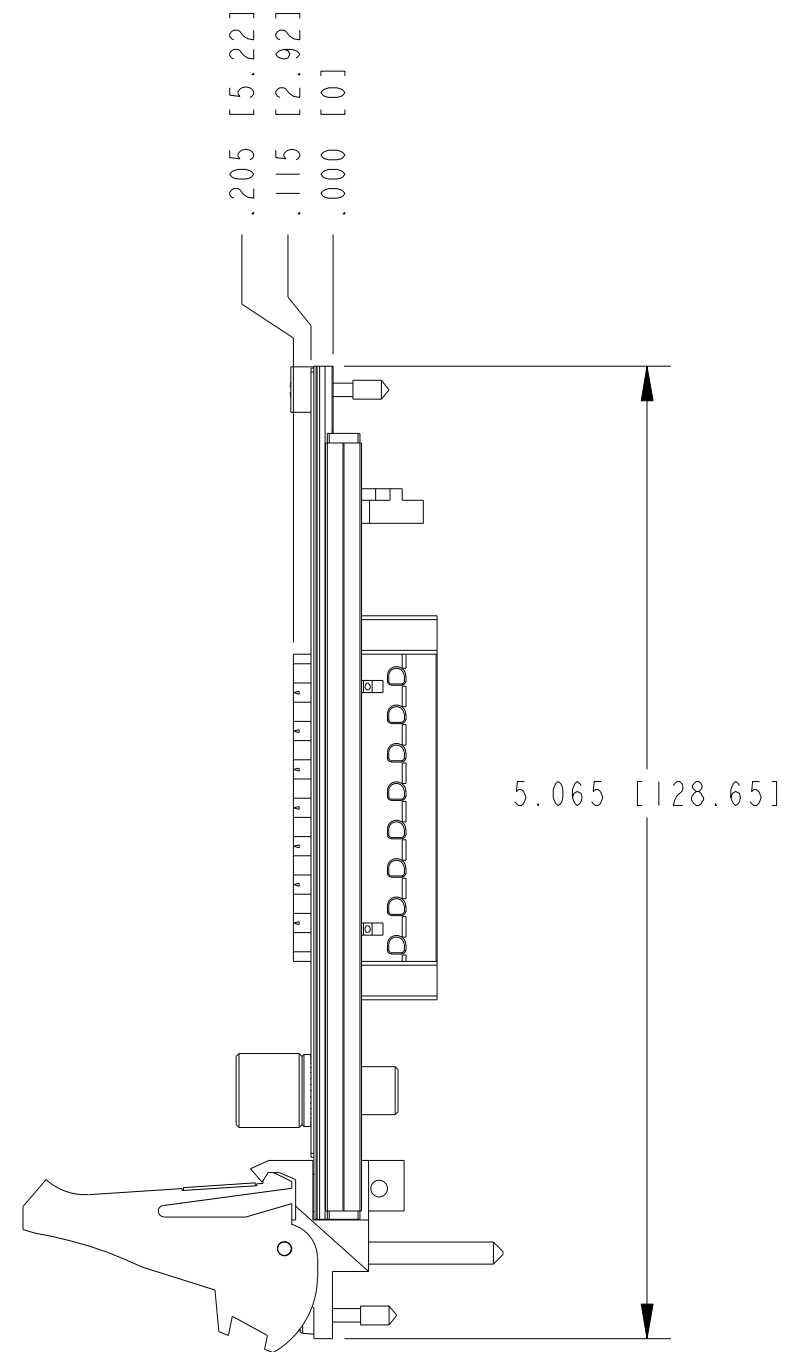

 **CLICK HERE**

**PXI-4132**

CUSTOMER DRAWING

UNLESS OTHERWISE SPECIFIED DIMENSIONS ARE IN INCHES AND [MILLIMETERS].		 NATIONAL INSTRUMENTS® AUSTIN, TEXAS	
DO NOT SCALE DRAWING		TITLE PXI-4132	
THIRD ANGLE PROJECTION		SIZE CODE IDENT NO. MM/DD/YYYY B 7U296 12/28/09	
		SCALE: 1/1	SHEET   OF