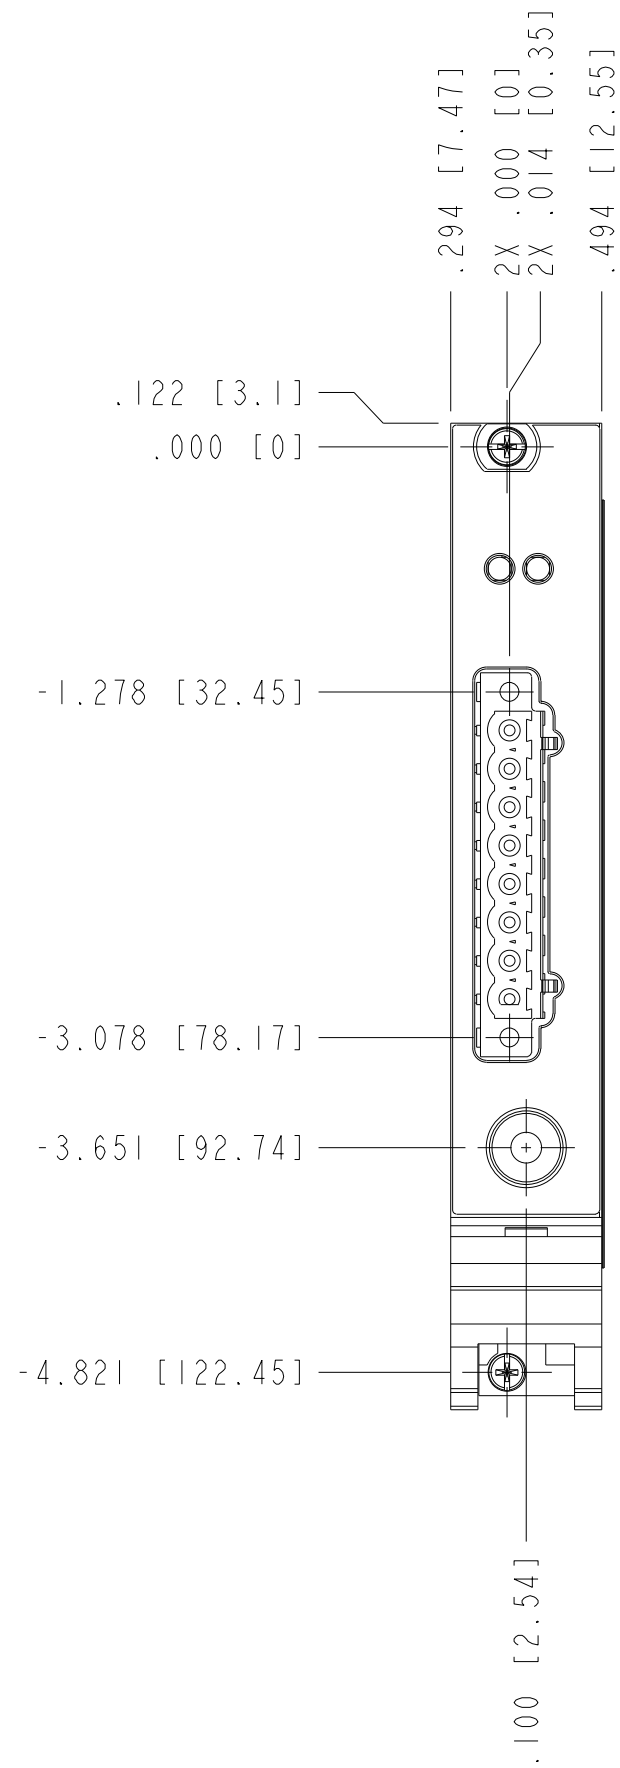

 **CLICK HERE**

**PXI-4132**

CUSTOMER DRAWING

UNLESS OTHERWISE SPECIFIED DIMENSIONS ARE IN INCHES AND [MILLIMETERS].		 NATIONAL INSTRUMENTS® AUSTIN, TEXAS	
DO NOT SCALE DRAWING		TITLE PXI-4132	
THIRD ANGLE PROJECTION		SIZE CODE IDENT NO. MM/DD/YYYY B 7U296 12/28/09	
		SCALE: 1/1	SHEET   OF