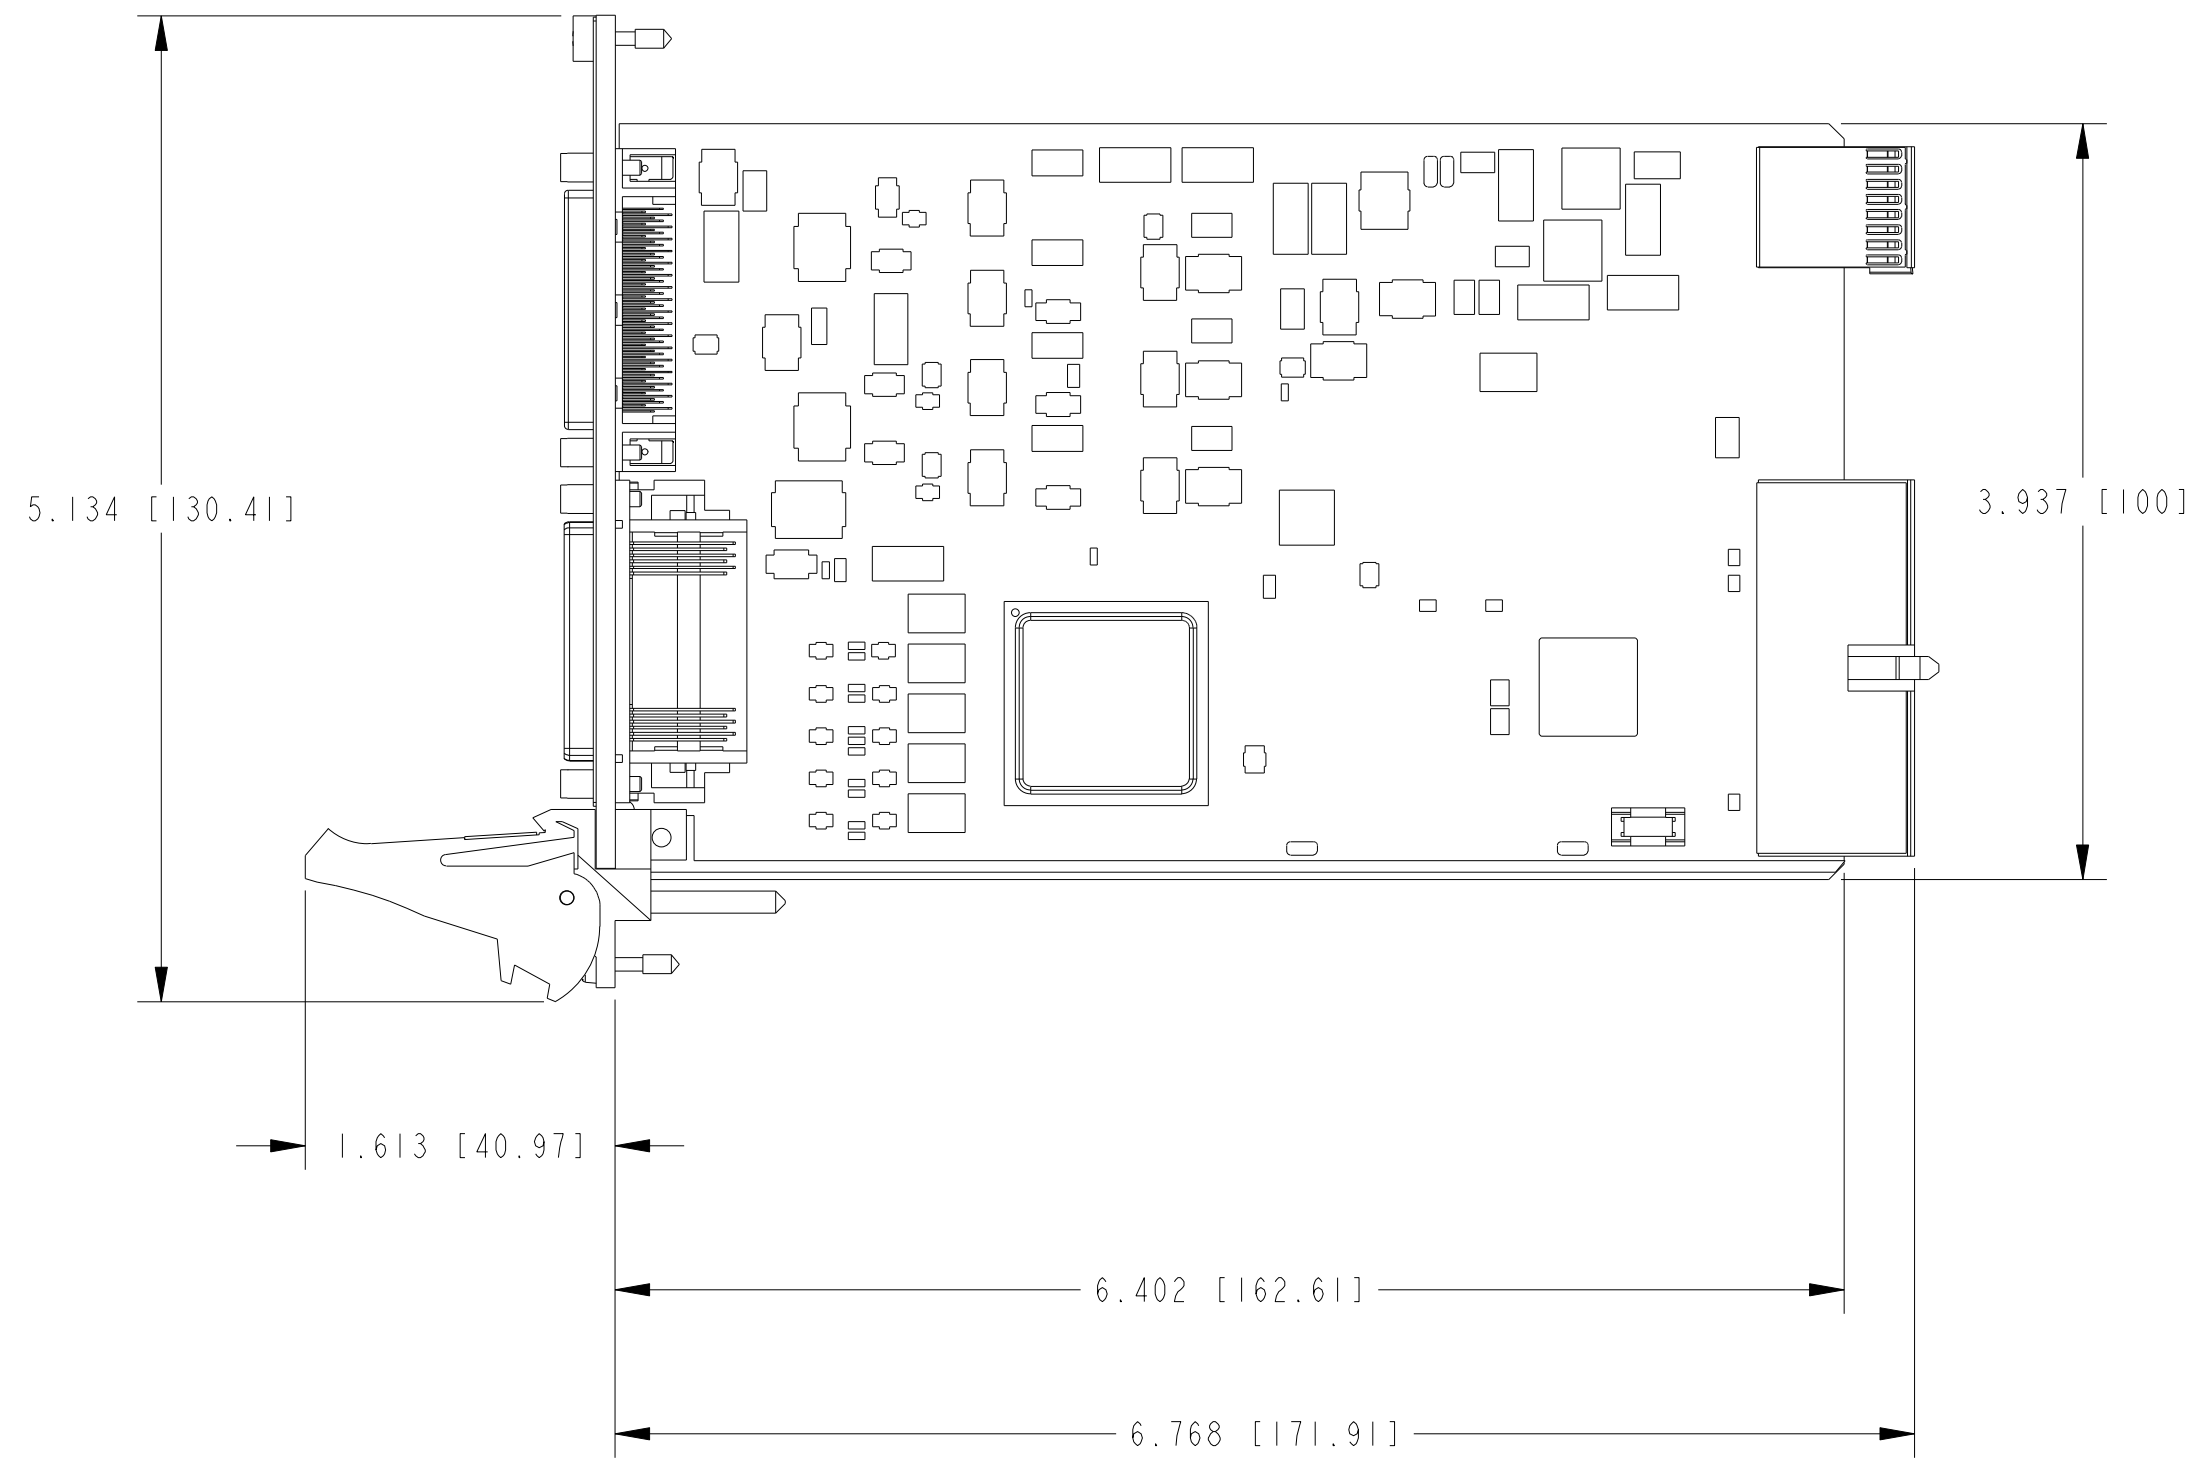

4

3

2

1

COPYRIGHT ©11/18/08
NATIONAL INSTRUMENTS CORPORATION AND ITS LICENSORS. ALL RIGHTS RESERVED.

CUSTOMER DRAWING

UNLESS OTHERWISE SPECIFIED
DIMENSIONS ARE IN INCHES AND
[MILLIMETERS].
DO NOT SCALE DRAWING
THIRD ANGLE PROJECTION

		AUSTIN, TEXAS	
TITLE PXI-784XR & PXI-785XR R SERIES			
SIZE	CODE	IDENT NO.	MM/DD/YYYY
C	7U	296	11/18/08
SCALE:	1/1	SHEET	1 OF 1

4

3

2

1