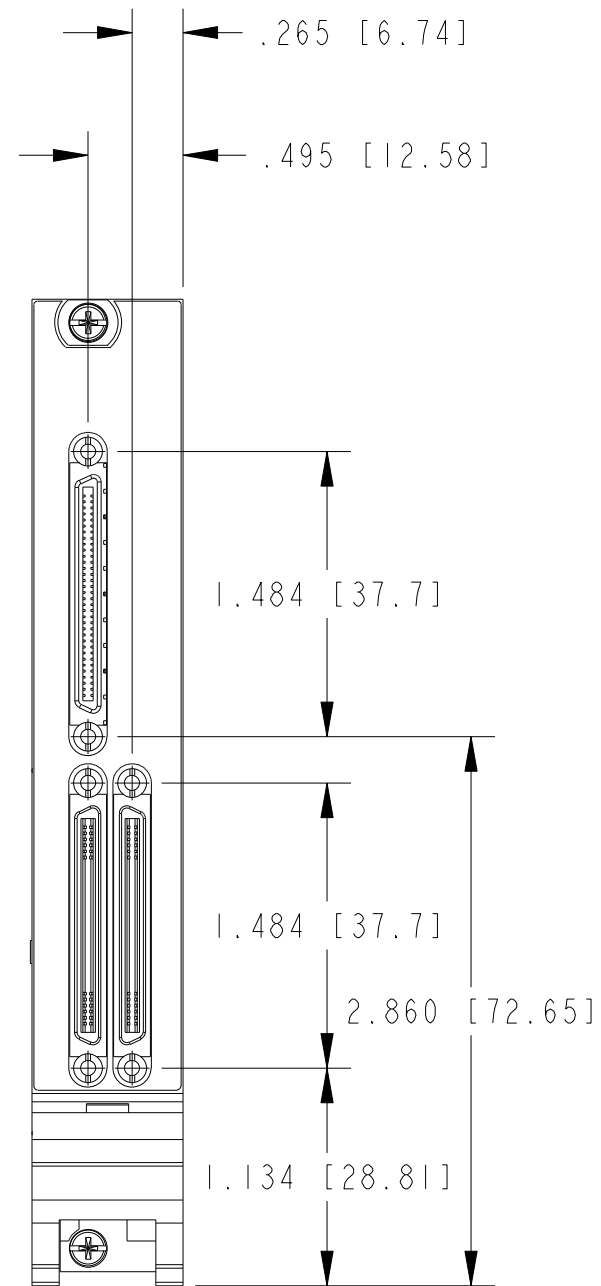

 **CLICK HERE**

**PXI-7854**

4

3

2

1

COPYRIGHT ©11/18/08  
NATIONAL INSTRUMENTS CORPORATION AND ITS LICENSORS. ALL RIGHTS RESERVED.

CUSTOMER DRAWING

UNLESS OTHERWISE SPECIFIED  
DIMENSIONS ARE IN INCHES AND  
[MILLIMETERS].  
DO NOT SCALE DRAWING  
THIRD ANGLE PROJECTION

		AUSTIN, TEXAS	
TITLE PXI-784XR & PXI-785XR R SERIES			
SIZE	CODE	IDENT NO.	MM/DD/YYYY
C	7U	296	11/18/08
SCALE:	1/1	SHEET	1 OF 1