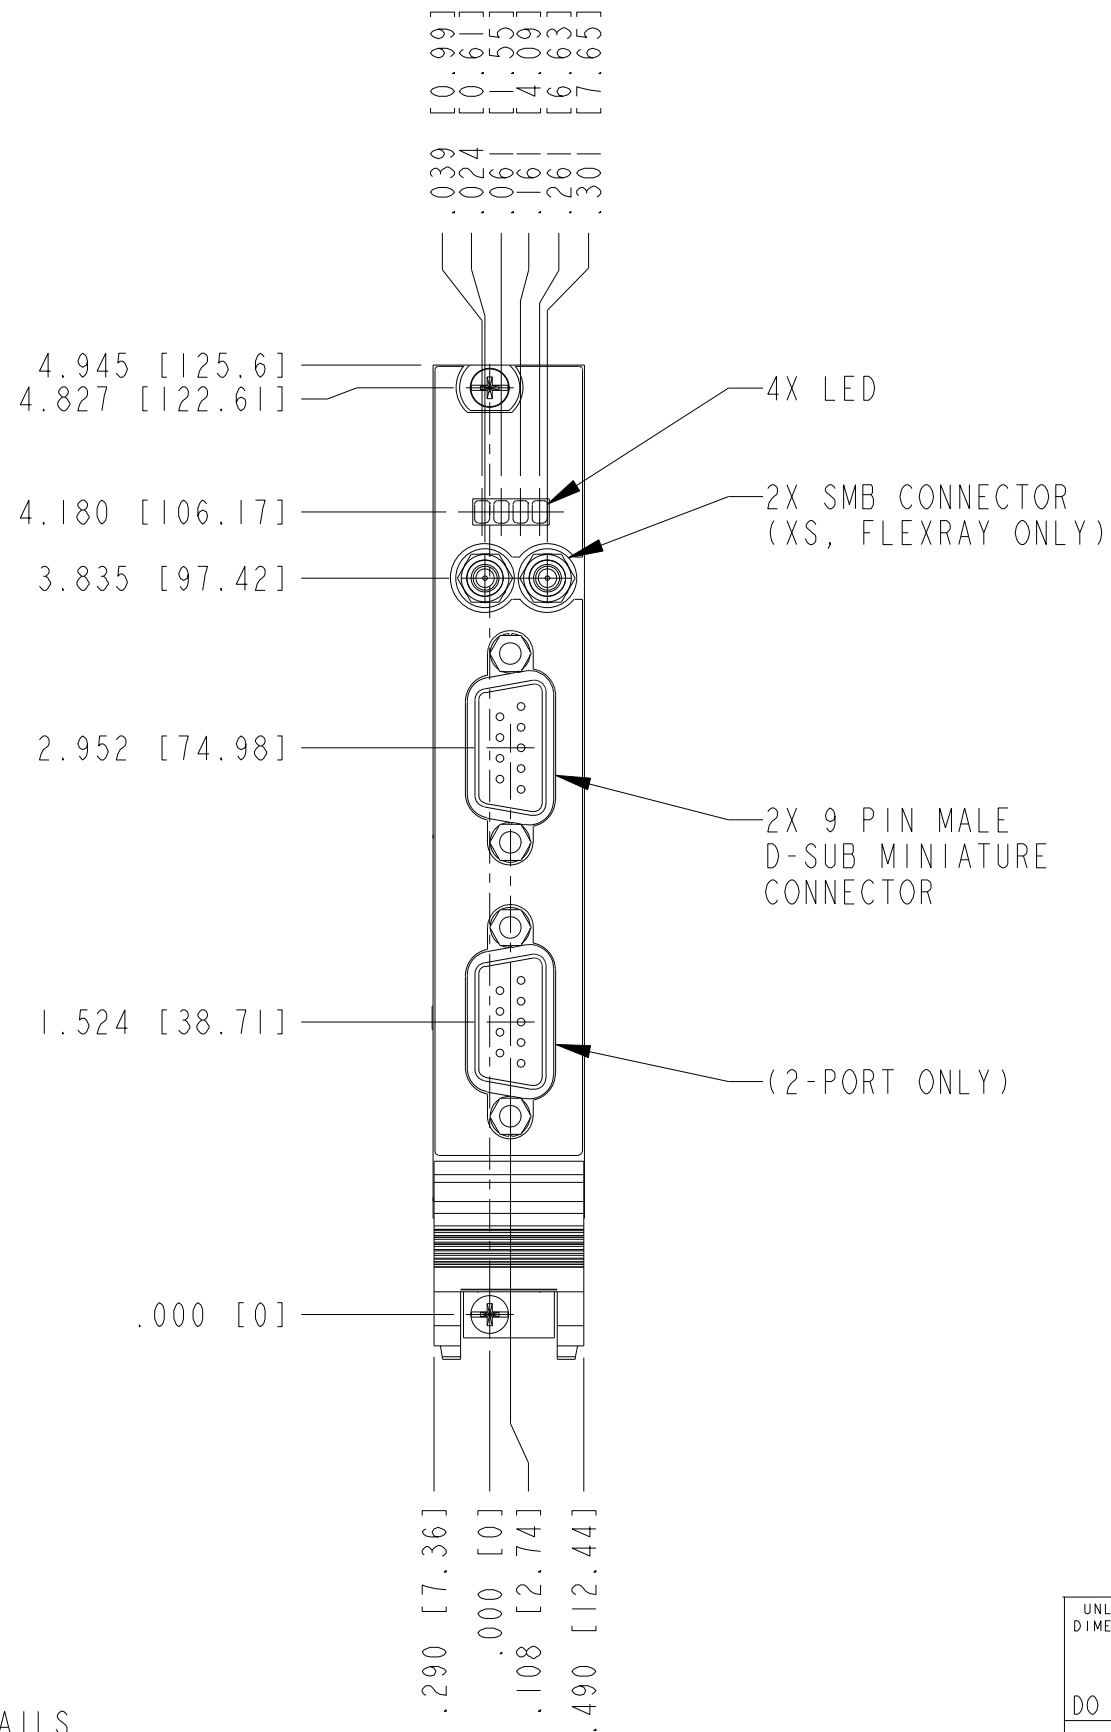

1. REFER TO PRODUCT MANUAL ON NI.COM FOR MORE DETAILS.

NOTES: UNLESS OTHERWISE SPECIFIED.

CUSTOMER DRAWING

UNLESS OTHERWISE SPECIFIED DIMENSIONS ARE IN INCHES AND [MILLIMETERS].		NATIONAL INSTRUMENTS® AUSTIN, TEXAS	
DO NOT SCALE DRAWING		TITLE	
THIRD ANGLE PROJECTION		CUSTOMER DRAWING, PXI-85XX	
SIZE	CODE IDENT NO.	MM/DD/YYYY	
B	7U296	08/10/09	
SCALE: 1/1		SHEET | OF |