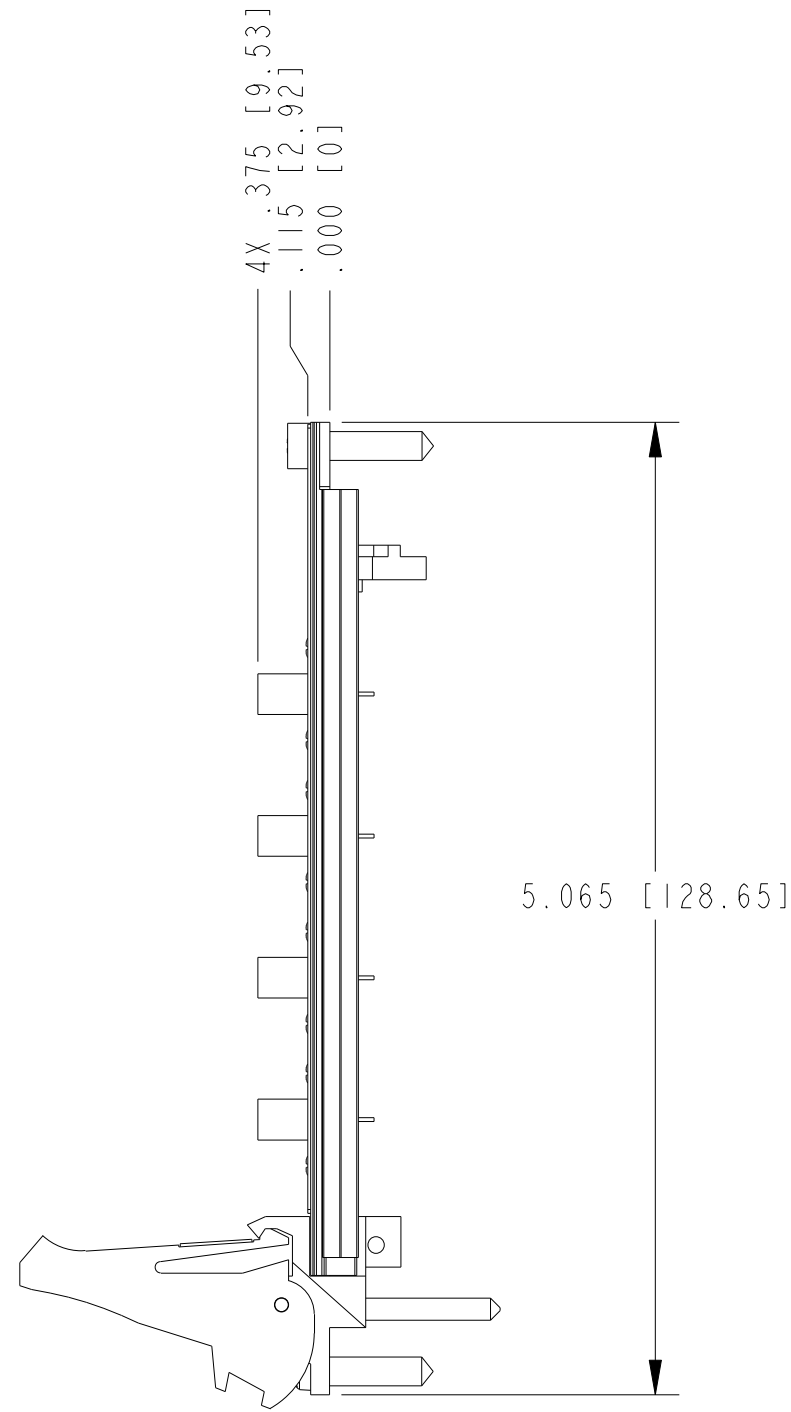

 **CLICK HERE**

**PXI-5691**

CUSTOMER DRAWING

UNLESS OTHERWISE SPECIFIED DIMENSIONS ARE IN INCHES AND [MILLIMETERS].		 NATIONAL INSTRUMENTS® AUSTIN, TEXAS	
DO NOT SCALE DRAWING		TITLE PXI-569X	
THIRD ANGLE PROJECTION		SIZE CODE IDENT NO. MM/DD/YYYY B 7U296 12/31/09	
		SCALE: 1/1	SHEET   OF