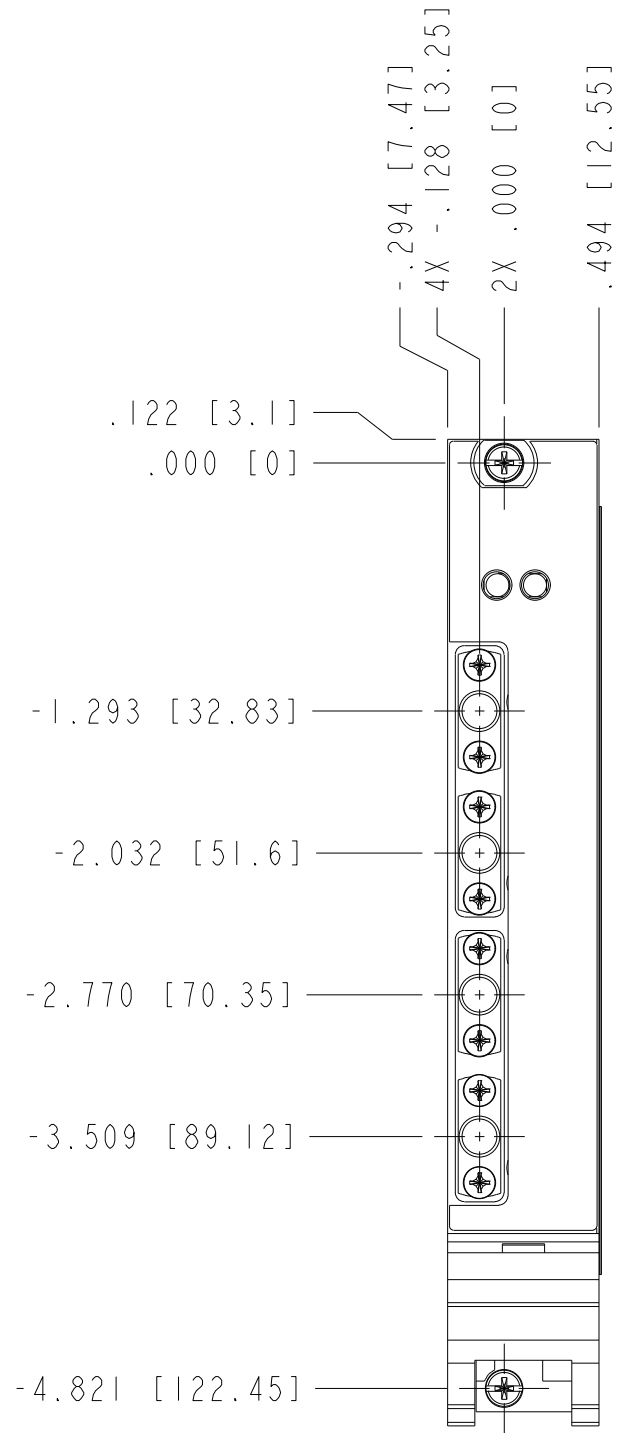

 **CLICK HERE**

**PXI-5691**

CUSTOMER DRAWING

UNLESS OTHERWISE SPECIFIED DIMENSIONS ARE IN INCHES AND [MILLIMETERS].		 NATIONAL INSTRUMENTS® AUSTIN, TEXAS	
DO NOT SCALE DRAWING		TITLE PXI-569X	
THIRD ANGLE PROJECTION		SIZE CODE IDENT NO. MM/DD/YYYY B 7U296 12/31/09	
		SCALE: 1/1	SHEET   OF