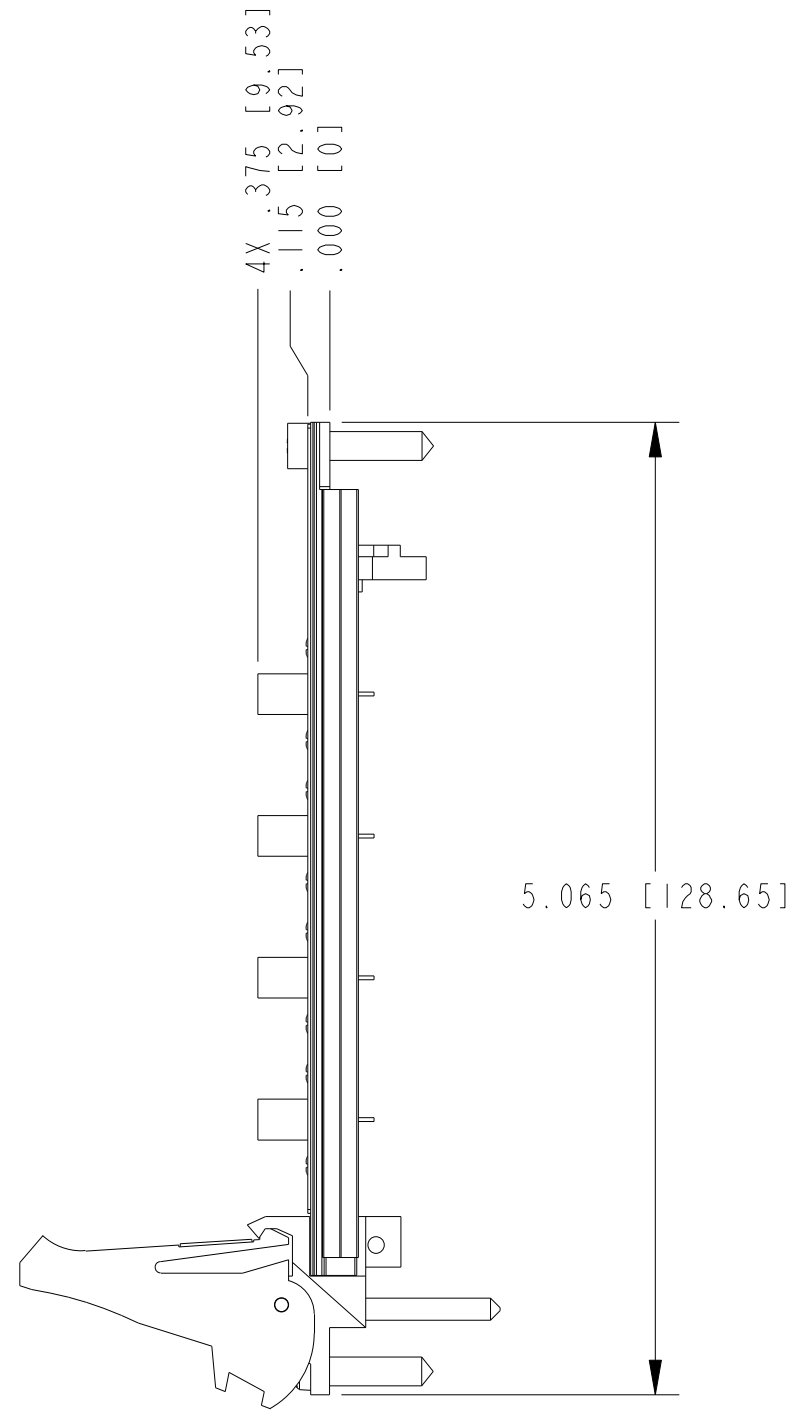

CUSTOMER DRAWING

UNLESS OTHERWISE SPECIFIED DIMENSIONS ARE IN INCHES AND [MILLIMETERS].		NATIONAL INSTRUMENTS® AUSTIN, TEXAS	
DO NOT SCALE DRAWING		TITLE PXI-569X	
THIRD ANGLE PROJECTION		SIZE CODE IDENT NO. MM/DD/YYYY B 7U296 12/31/09	
		SCALE: 1/1	SHEET | OF |