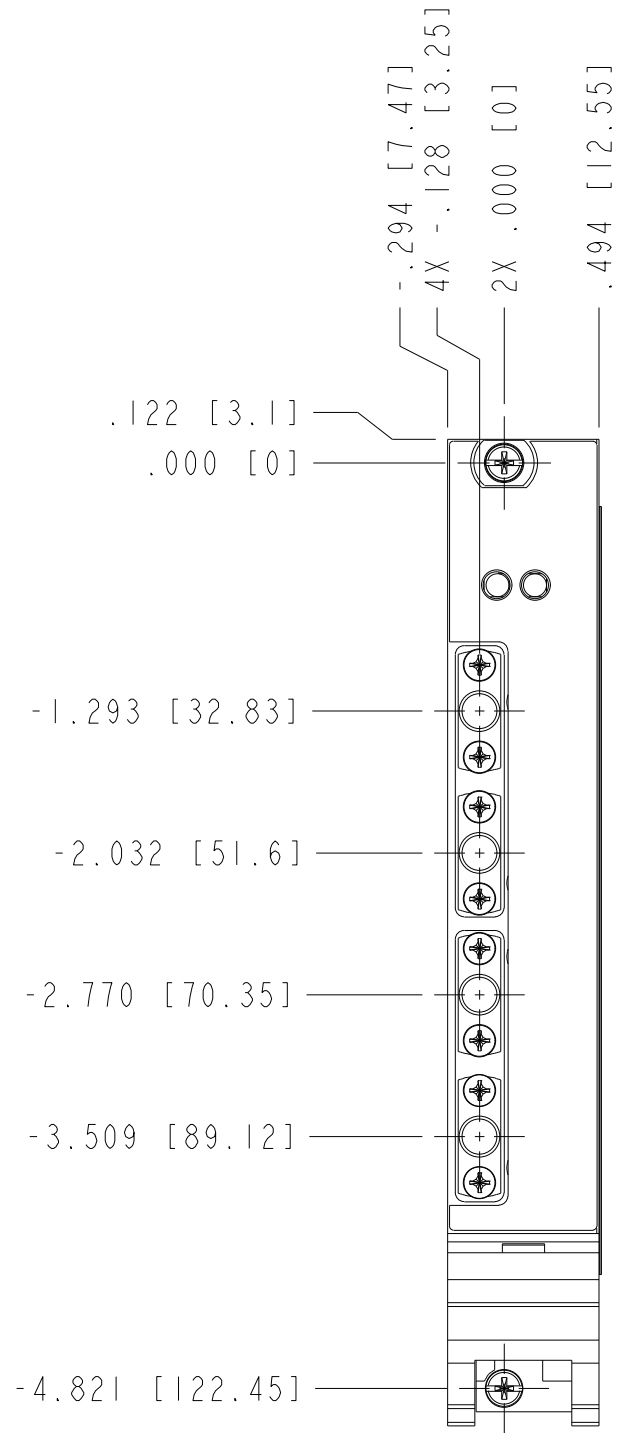

CUSTOMER DRAWING

UNLESS OTHERWISE SPECIFIED DIMENSIONS ARE IN INCHES AND [MILLIMETERS].		NATIONAL INSTRUMENTS® AUSTIN, TEXAS	
DO NOT SCALE DRAWING		TITLE PXI-569X	
THIRD ANGLE PROJECTION		SIZE CODE IDENT NO. MM/DD/YYYY B 7U296 12/31/09	
		SCALE: 1/1	SHEET | OF |