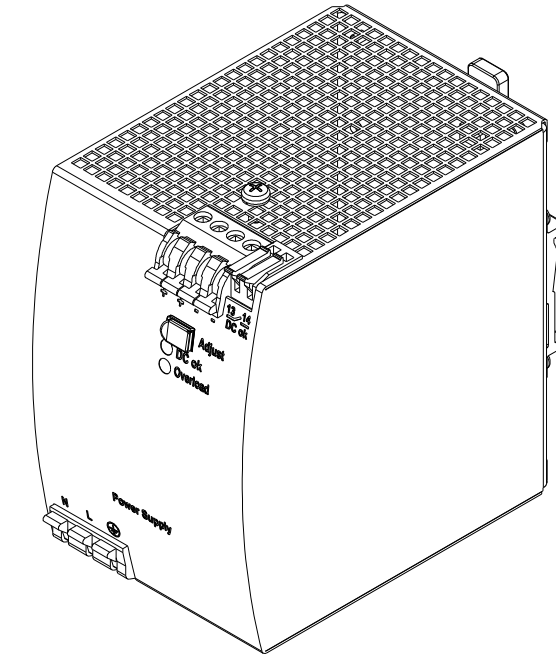

 **CLICK HERE**

**PS-15**

ISOMETRIC VIEW

1. REFER TO PRODUCT MANUAL ON NI.COM FOR MORE DETAILS.  
 NOTES: UNLESS OTHERWISE SPECIFIED.

UNLESS OTHERWISE SPECIFIED DIMENSIONS ARE IN INCHES AND [MILLIMETERS].	NATIONAL INSTRUMENTS® AUSTIN, TEXAS	
	TITLE CUSTOMER DRAWING, POWER SUPPLY, PS-17	
DO NOT SCALE DRAWING THIRD ANGLE PROJECTION	SIZE CODE IDENT NO. MM/DD/YYYY D17U296 12/15/09	
	SCALE: 1/1	SHEET 1 OF 1
CU.ASSY.POWER.SUPPLY.PS-17		