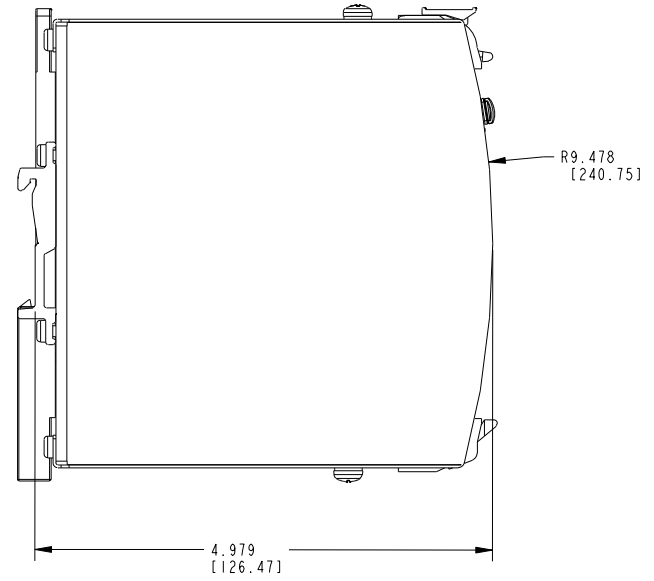

 **CLICK HERE**

**PS-15**

ISOMETRIC VIEW

1. REFER TO PRODUCT MANUAL ON NI.COM FOR MORE DETAILS.  
 NOTES: UNLESS OTHERWISE SPECIFIED.

UNLESS OTHERWISE SPECIFIED DIMENSIONS ARE IN INCHES AND [MILLIMETERS].	NATIONAL INSTRUMENTS® AUSTIN, TEXAS	
	TITLE CUSTOMER DRAWING, POWER SUPPLY, PS-17	
DO NOT SCALE DRAWING THIRD ANGLE PROJECTION	SIZE CODE IDENT NO. MM/DD/YYYY D17U296 12/15/09	
	SCALE: 1/1	SHEET 1 OF 1
CU.ASSY.POWER.SUPPLY.PS-17		