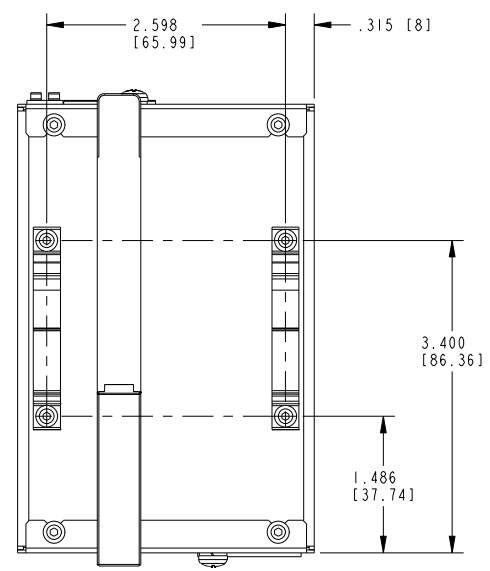

 **CLICK HERE**

**PS-15**

ISOMETRIC VIEW

1. REFER TO PRODUCT MANUAL ON NI.COM FOR MORE DETAILS.  
 NOTES: UNLESS OTHERWISE SPECIFIED.

UNLESS OTHERWISE SPECIFIED DIMENSIONS ARE IN INCHES AND [MILLIMETERS].	NATIONAL INSTRUMENTS® AUSTIN, TEXAS	
	TITLE CUSTOMER DRAWING, POWER SUPPLY, PS-17	
DO NOT SCALE DRAWING THIRD ANGLE PROJECTION	SIZE CODE IDENT NO. MM/DD/YYYY D17U296 12/15/09	
	SCALE: 1/1	SHEET 1 OF 1
CU.ASSY.POWER.SUPPLY.PS-17		