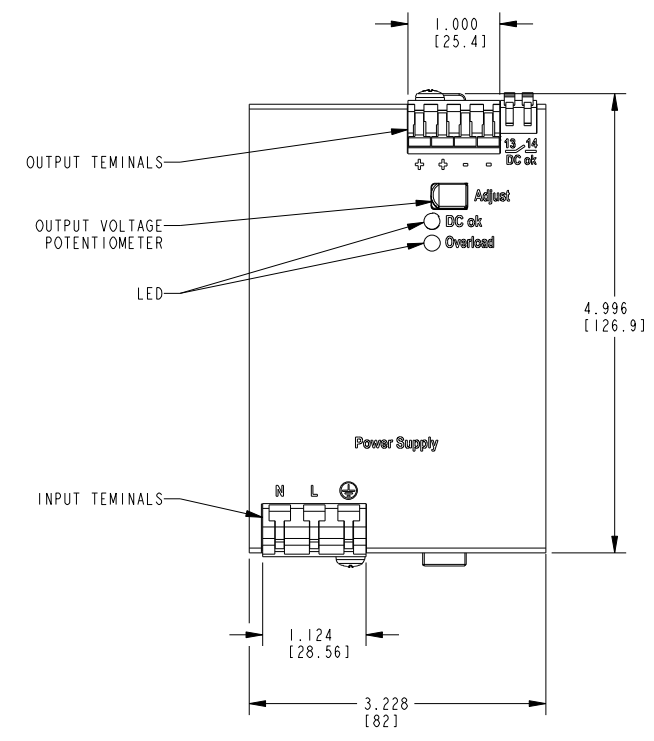

 **CLICK HERE**

**PS-15**

ISOMETRIC VIEW

1. REFER TO PRODUCT MANUAL ON NI.COM FOR MORE DETAILS.  
 NOTES: UNLESS OTHERWISE SPECIFIED.

UNLESS OTHERWISE SPECIFIED DIMENSIONS ARE IN INCHES AND [MILLIMETERS].	NATIONAL INSTRUMENTS® AUSTIN, TEXAS	
	TITLE CUSTOMER DRAWING, POWER SUPPLY, PS-17	
DO NOT SCALE DRAWING THIRD ANGLE PROJECTION	SIZE CODE IDENT NO. MM/DD/YYYY D17U296 12/15/09	
	SCALE: 1/1	SHEET 1 OF 1
CU.ASSY.POWER.SUPPLY.PS-17		