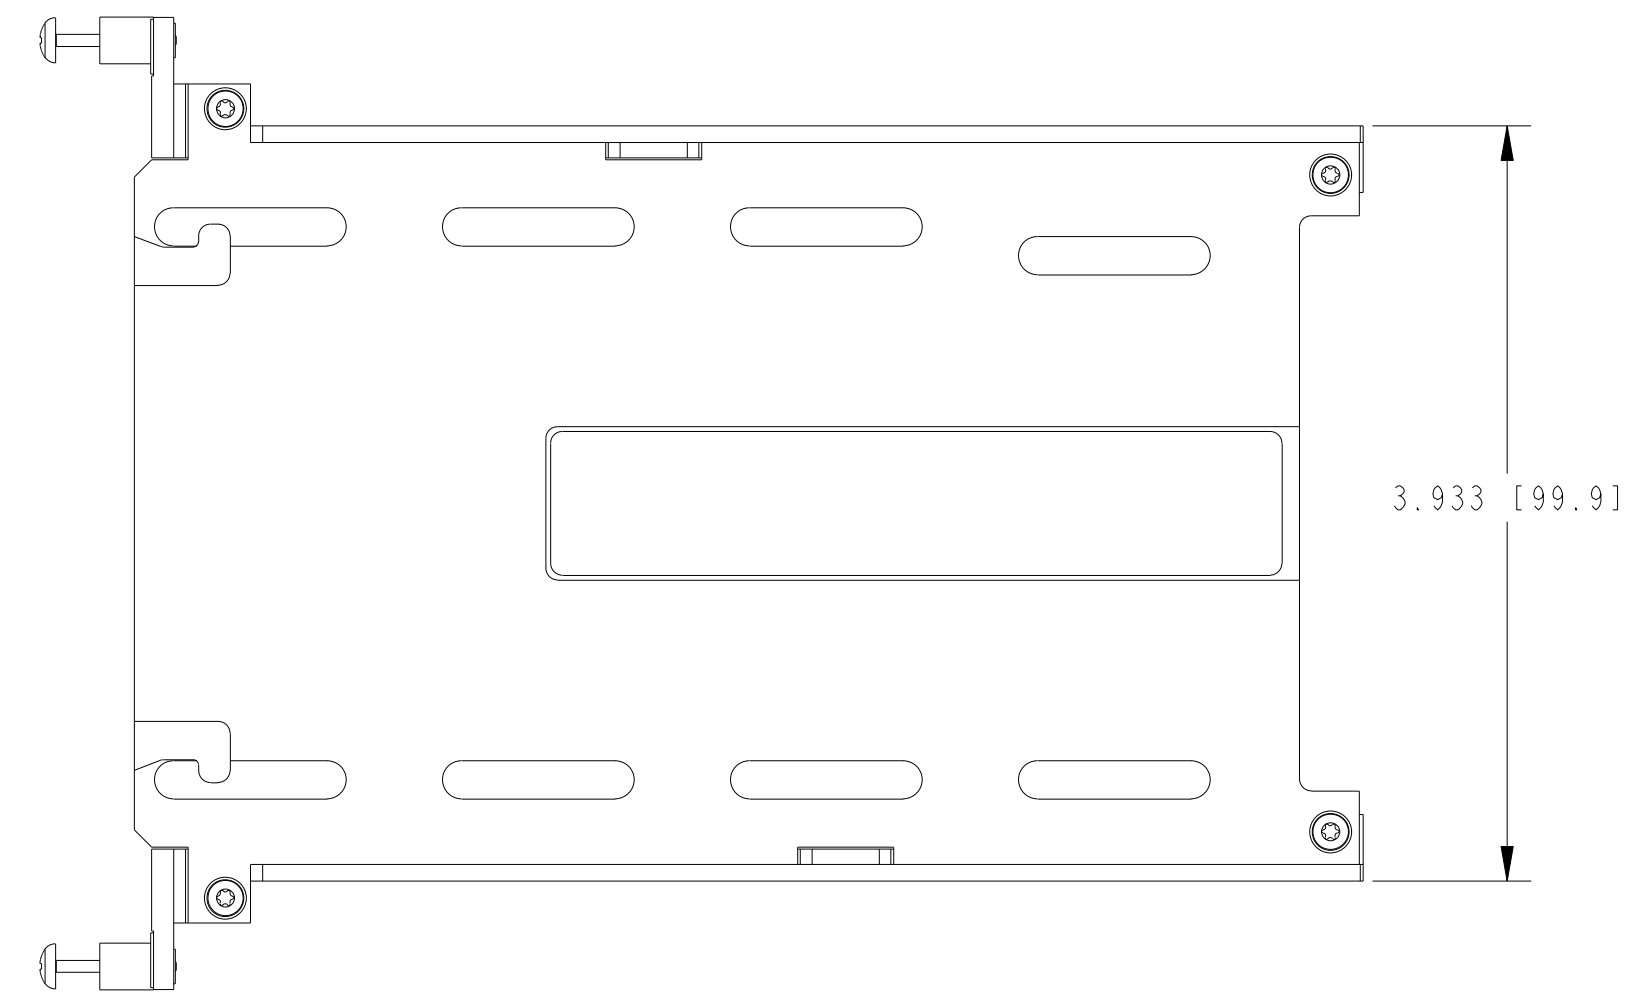

 1-800-915-6216

 www.apexwaves.com

 sales@apexwaves.com

All trademarks, brands, and brand names are the property of their respective owners.

Request a Quote

 **CLICK HERE**

PXI-2800

UNLESS OTHERWISE SPECIFIED DIMENSIONS ARE IN INCHES AND [MILLIMETERS].	NATIONAL INSTRUMENTS [®] AUSTIN, TEXAS	
	TITLE PXI-2800	
DO NOT SCALE DRAWING THIRD ANGLE PROJECTION	SIZE CODE IDENT NO MM/DD/YYYY	D 7U296 05/24/2010
	SCALE: 1/1	SHEET 1 OF 1
	CU-PXI-2800	