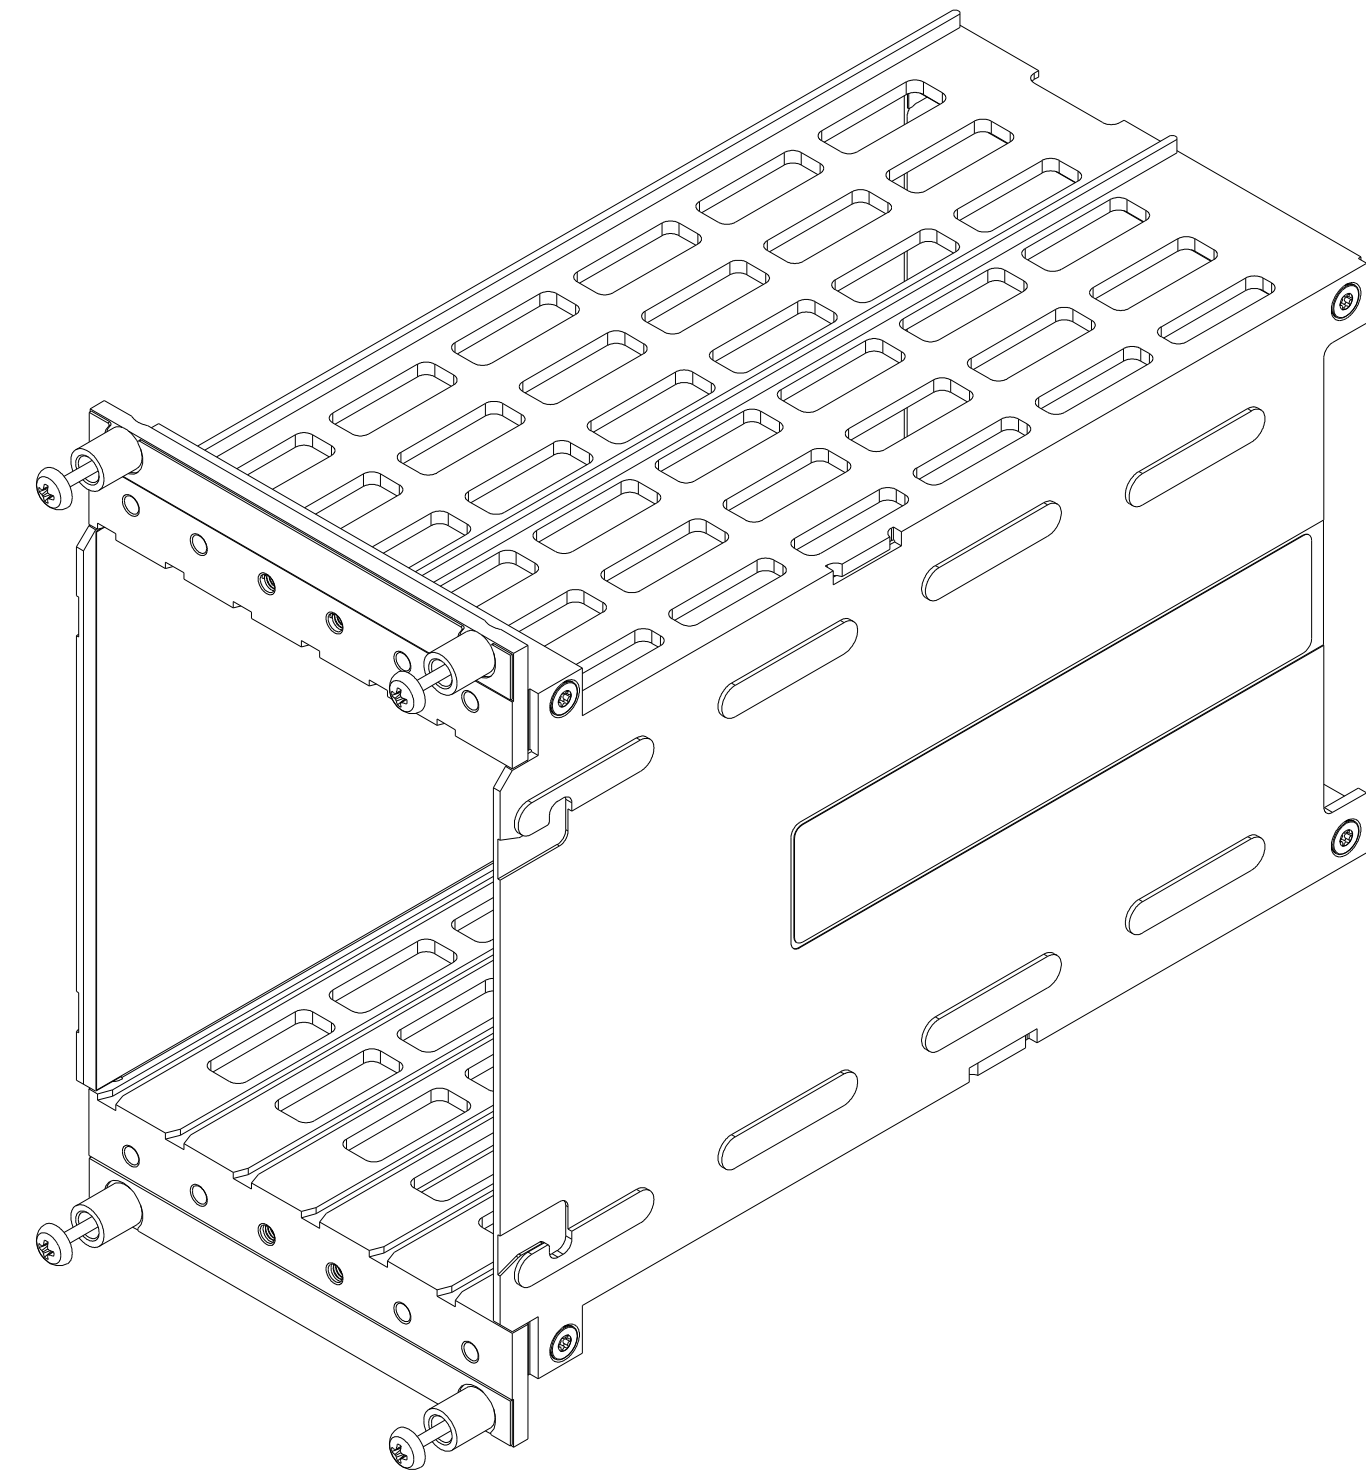

 1-800-915-6216

 www.apexwaves.com

 sales@apexwaves.com

All trademarks, brands, and brand names are the property of their respective owners.

Request a Quote

 **CLICK HERE**

PXI-2800

UNLESS OTHERWISE SPECIFIED DIMENSIONS ARE IN INCHES AND [MILLIMETERS].	NATIONAL INSTRUMENTS [®] AUSTIN, TEXAS	
	TITLE PXI-2800	
DO NOT SCALE DRAWING THIRD ANGLE PROJECTION	SIZE CODE IDENT NO MM/DD/YYYY	D 7U296 05/24/2010
	SCALE: 1/1	SHEET 1 OF 1
	CU-PXI-2800	