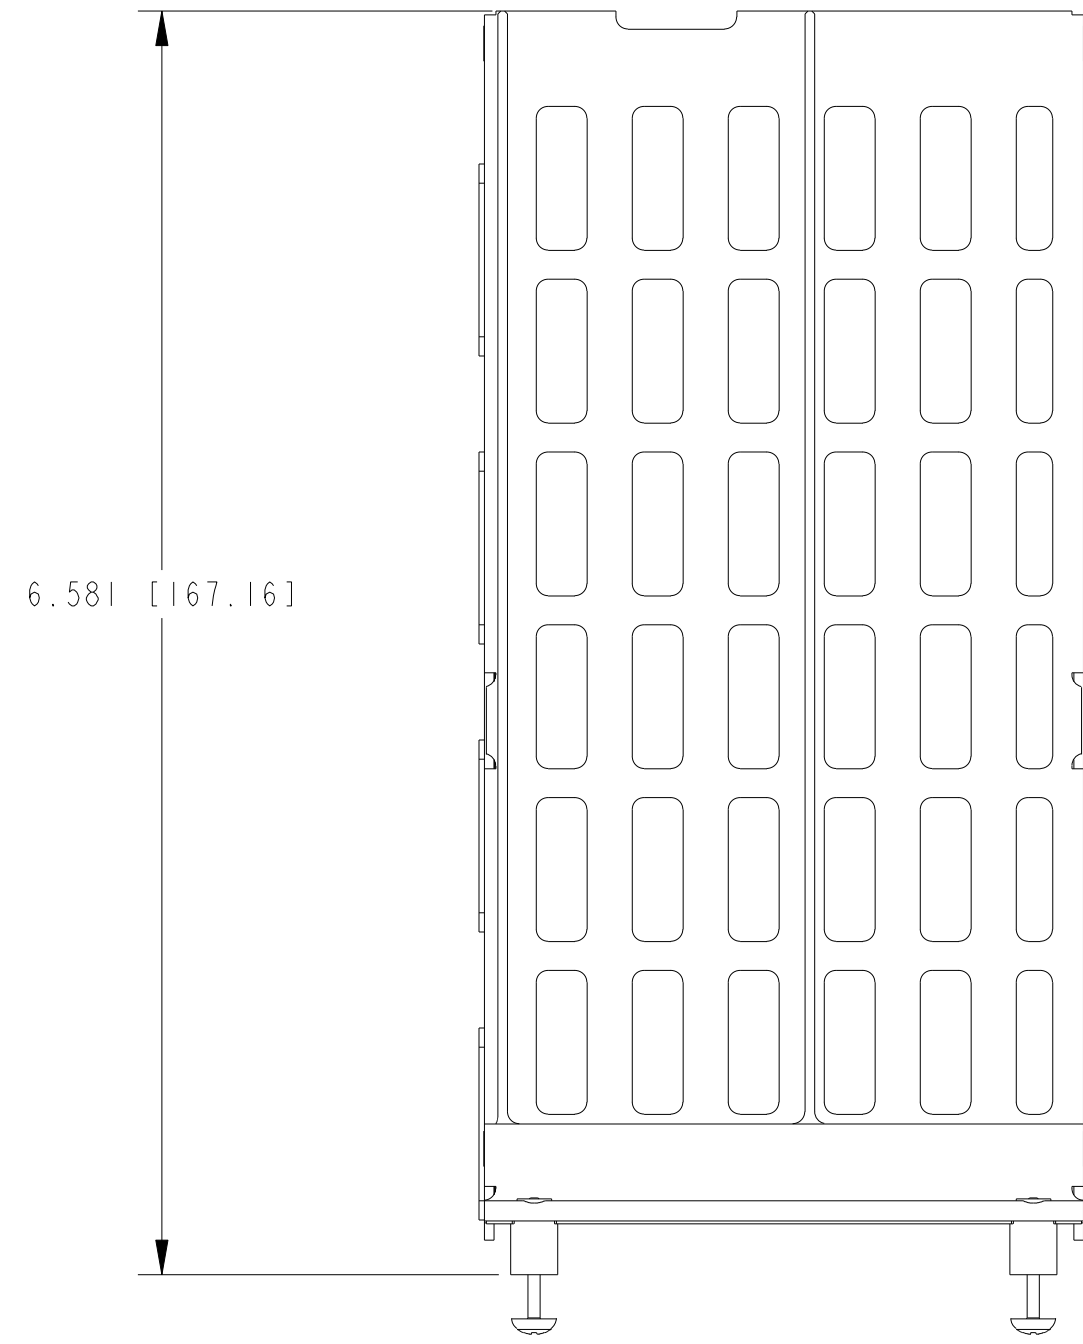

 1-800-915-6216

 www.apexwaves.com

 sales@apexwaves.com

All trademarks, brands, and brand names are the property of their respective owners.

Request a Quote

 **CLICK HERE**

PXI-2800

UNLESS OTHERWISE SPECIFIED DIMENSIONS ARE IN INCHES AND [MILLIMETERS].	NATIONAL INSTRUMENTS [®] AUSTIN, TEXAS	
	TITLE PXI-2800	
DO NOT SCALE DRAWING THIRD ANGLE PROJECTION	SIZE CODE IDENT NO MM/DD/YYYY	D 7U296 05/24/2010
	SCALE: 1/1	SHEET 1 OF 1
	CU-PXI-2800	