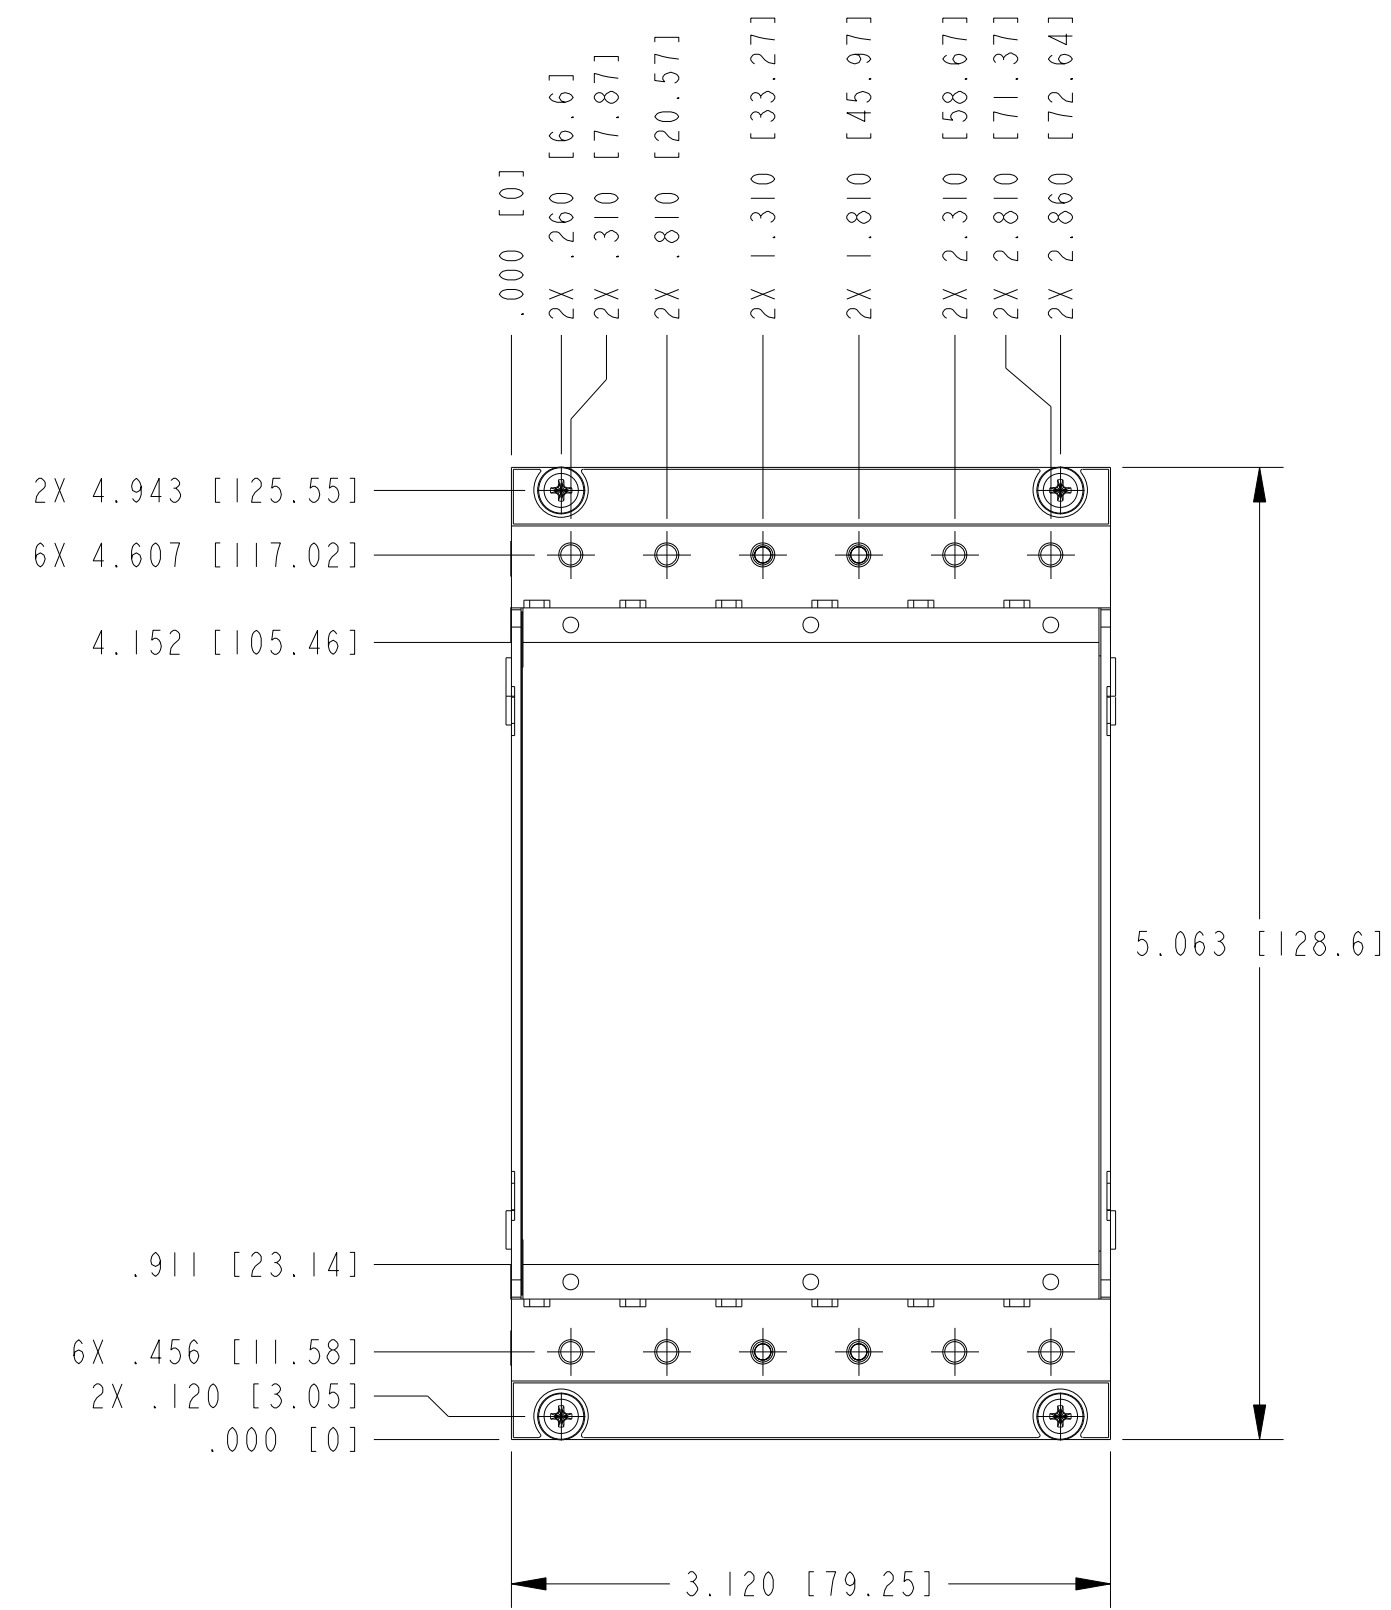

 1-800-915-6216

 www.apexwaves.com

 sales@apexwaves.com

All trademarks, brands, and brand names are the property of their respective owners.

Request a Quote

 **CLICK HERE**

PXI-2800

UNLESS OTHERWISE SPECIFIED DIMENSIONS ARE IN INCHES AND [MILLIMETERS].	NATIONAL INSTRUMENTS [®] AUSTIN, TEXAS	
	TITLE PXI-2800	
DO NOT SCALE DRAWING THIRD ANGLE PROJECTION	SIZE CODE IDENT NO MM/DD/YYYY	D 7U296 05/24/2010
	SCALE: 1/1	SHEET 1 OF 1
	CU-PXI-2800	