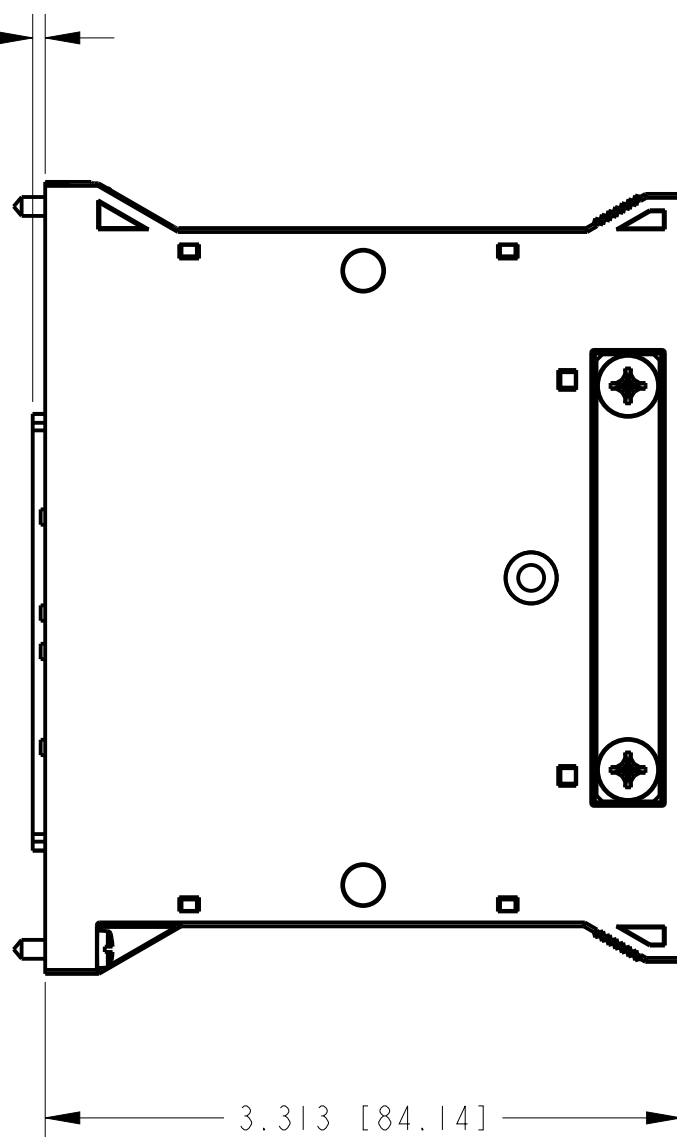

.000 [0]  
2X .447 [11.35]  
.788 [20.02]

.000 [0]

1.096 [27.83]

3.596 [91.33]

.065 [1.65]

3.313 [84.14]

4.125 [104.78]

CUSTOMER DRAWING

UNLESS OTHERWISE SPECIFIED  
DIMENSIONS ARE IN INCHES AND  
[MILLIMETERS].

DO NOT SCALE DRAWING

THIRD ANGLE PROJECTION

AUSTIN, TEXAS

TITLE

NI TB-2630B

SIZE CODE IDENT NO. MM/DD/YYYY

C7U296