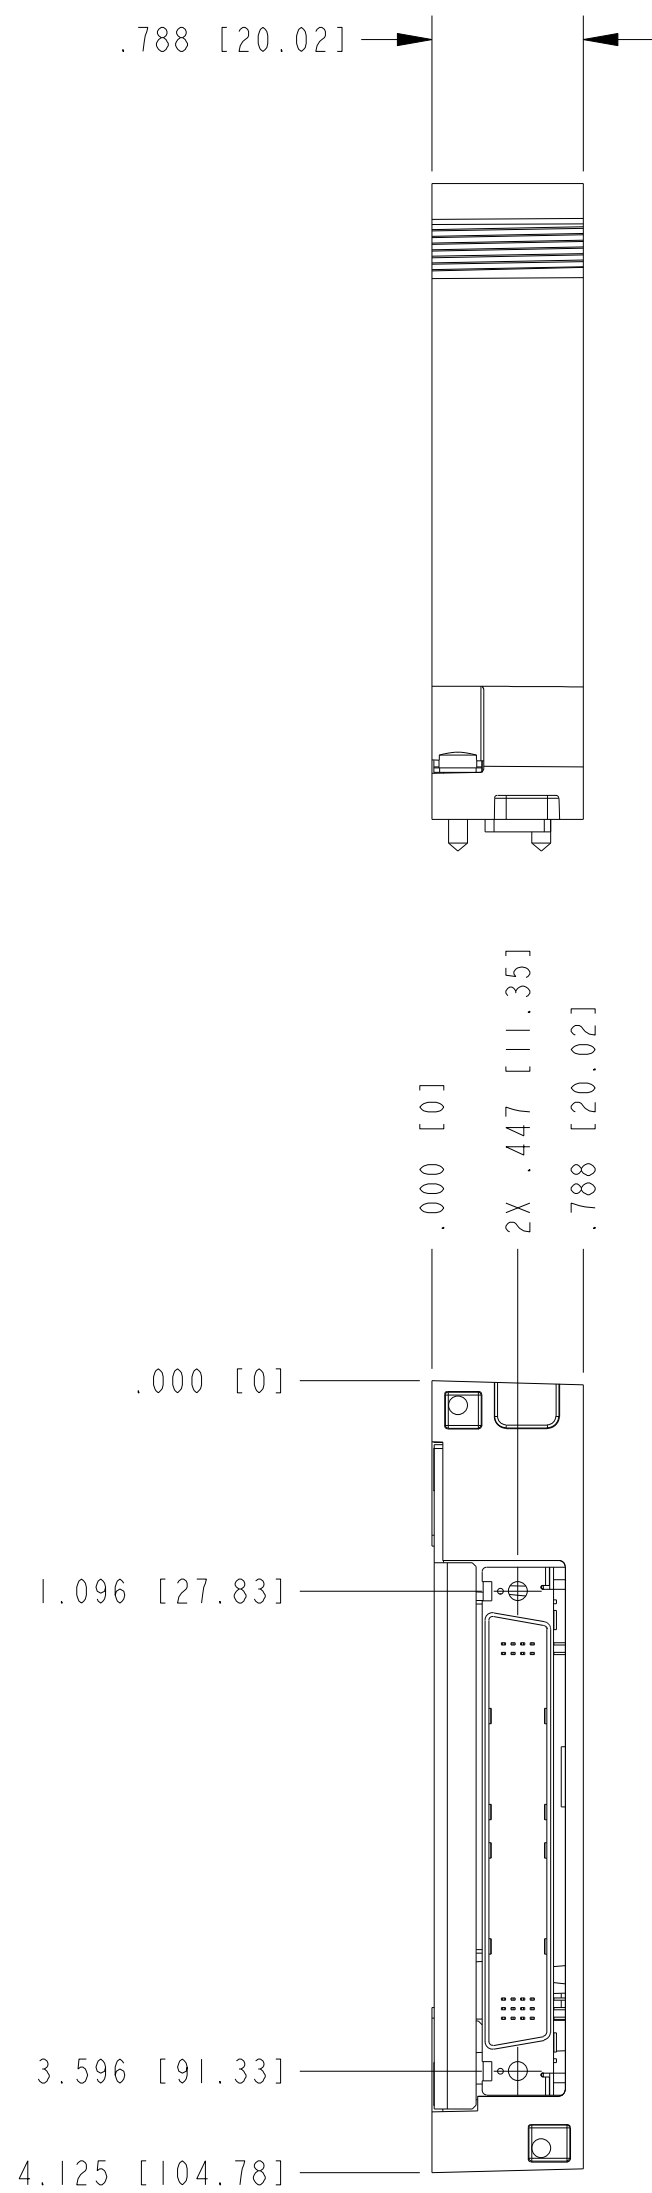

CUSTOMER DRAWING

UNLESS OTHERWISE SPECIFIED
DIMENSIONS ARE IN INCHES AND
[MILLIMETERS].

DO NOT SCALE DRAWING

THIRD ANGLE PROJECTION

AUSTIN, TEXAS

TITLE

NI TB-2632B

SIZE CODE IDENT NO. MM/DD/YYYY

C 7U296

01/24/2011

SCALE: 1/1

SHEET 1 OF 1