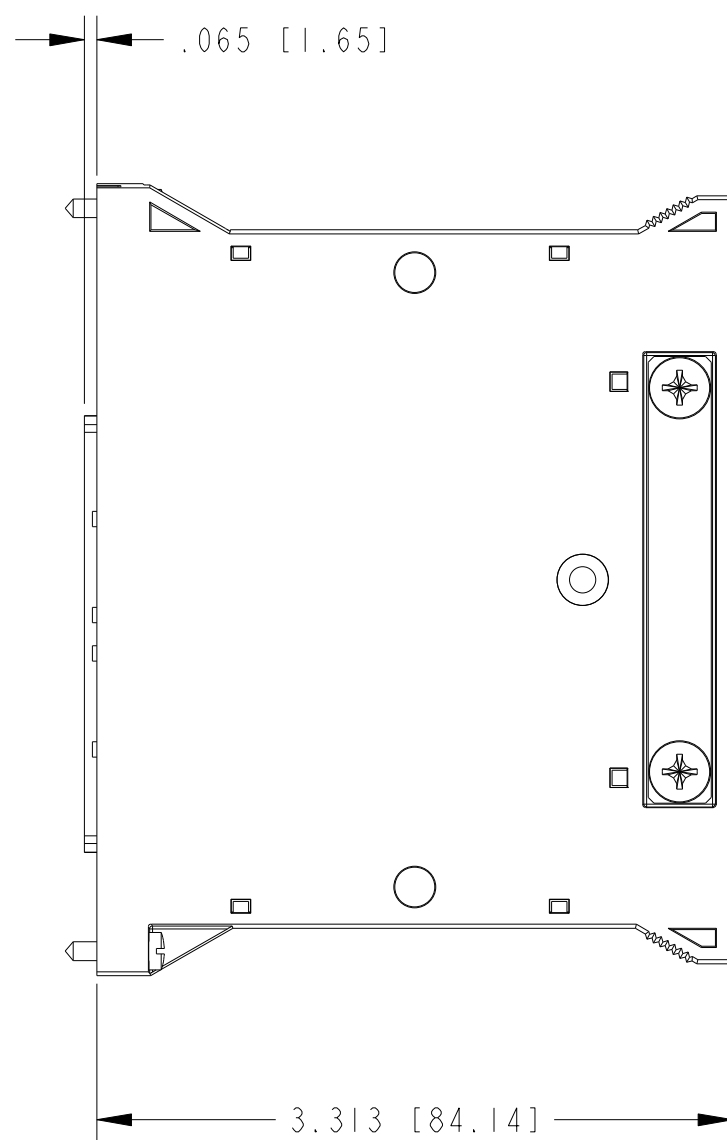

CUSTOMER DRAWING

UNLESS OTHERWISE SPECIFIED
DIMENSIONS ARE IN INCHES AND
[MILLIMETERS].

DO NOT SCALE DRAWING

THIRD ANGLE PROJECTION

AUSTIN, TEXAS

TITLE

NI TB-2632B

SIZE CODE IDENT NO. MM/DD/YYYY

C 7U296

01/24/2011

SCALE: 1/1

SHEET 1 OF 1