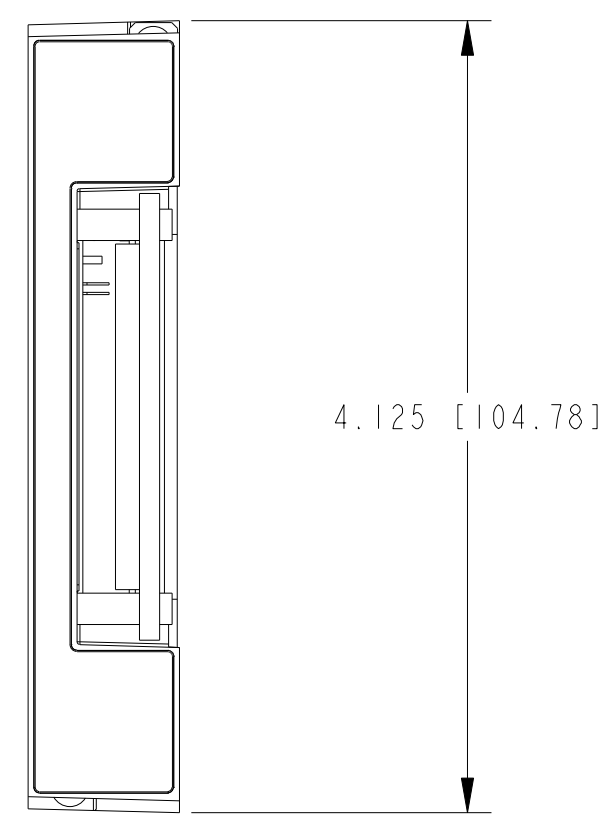

 1-800-915-6216

 www.apexwaves.com

 sales@apexwaves.com

All trademarks, brands, and brand names are the property of their respective owners.

Request a Quote

 **CLICK HERE**

TB-2632B

CUSTOMER DRAWING

UNLESS OTHERWISE SPECIFIED
 DIMENSIONS ARE IN INCHES AND
 [MILLIMETERS].

DO NOT SCALE DRAWING

THIRD ANGLE PROJECTION

AUSTIN, TEXAS

TITLE

NI TB-2632B

SIZE CODE IDENT NO. MM/DD/YYYY

C 7U296