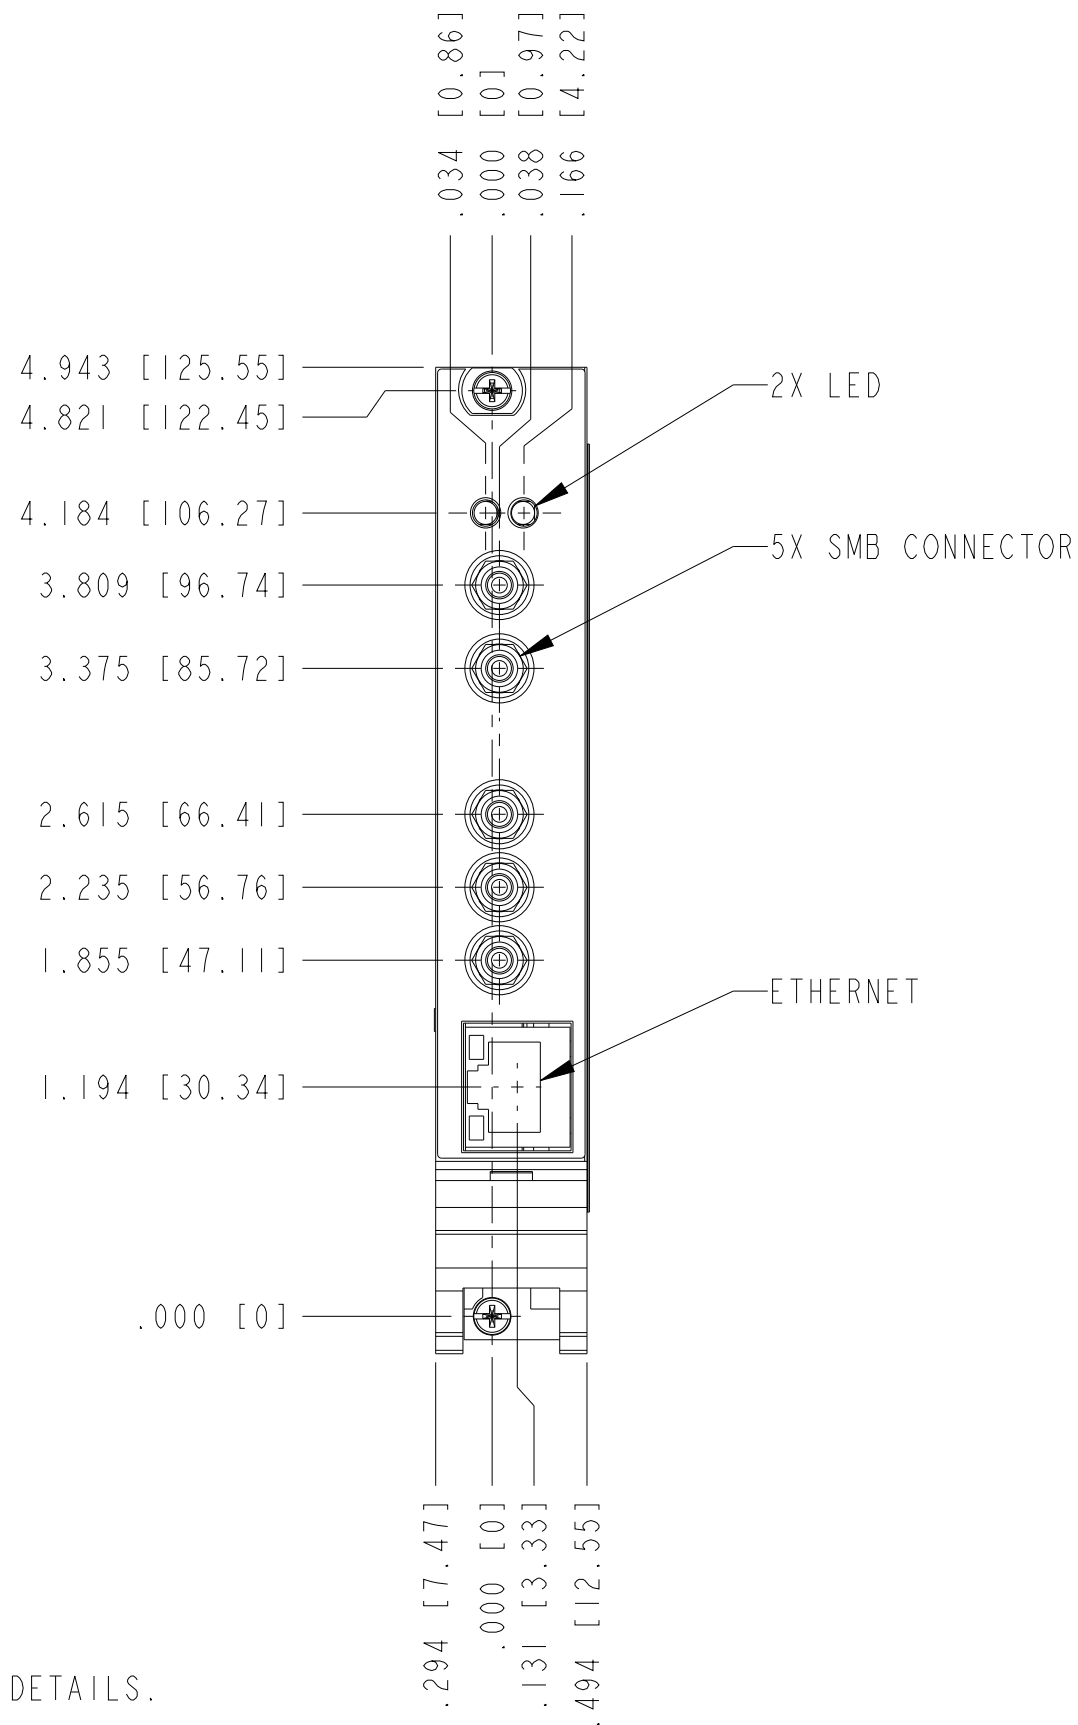

1. REFER TO PRODUCT MANUAL ON NI.COM FOR MORE DETAILS.
NOTES: UNLESS OTHERWISE SPECIFIED.

CUSTOMER DRAWING

UNLESS OTHERWISE SPECIFIED DIMENSIONS ARE IN INCHES AND [MILLIMETERS].		NATIONAL INSTRUMENTS® AUSTIN, TEXAS	
DO NOT SCALE DRAWING		TITLE	
THIRD ANGLE PROJECTION		CUSTOMER DRAWING, PXI-6683H	
SIZE	CODE IDENT NO.	MM/DD/YYYY	
B	7U296	01/14/14	
SCALE: 1/1		SHEET | OF |