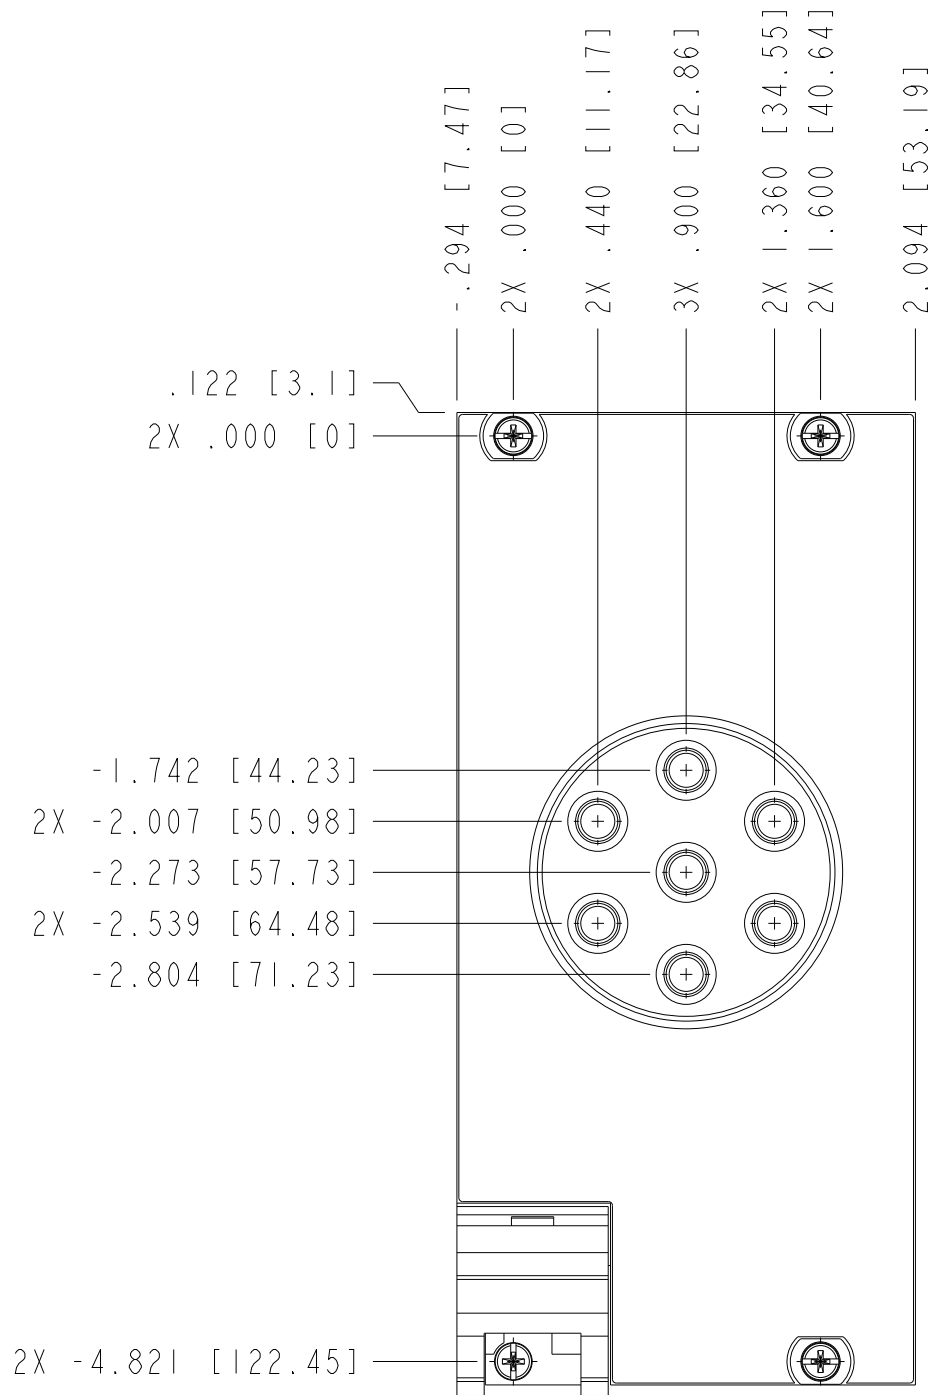

CUSTOMER DRAWING

UNLESS OTHERWISE SPECIFIED DIMENSIONS ARE IN INCHES AND [MILLIMETERS].		NATIONAL INSTRUMENTS® AUSTIN, TEXAS	
DO NOT SCALE DRAWING		TITLE	
THIRD ANGLE PROJECTION		PXI-2797	
SIZE	CODE	IDENT NO.	MM/DD/YYYY
B	7U296		01/04/2013
SCALE: 1/1		SHEET | OF |