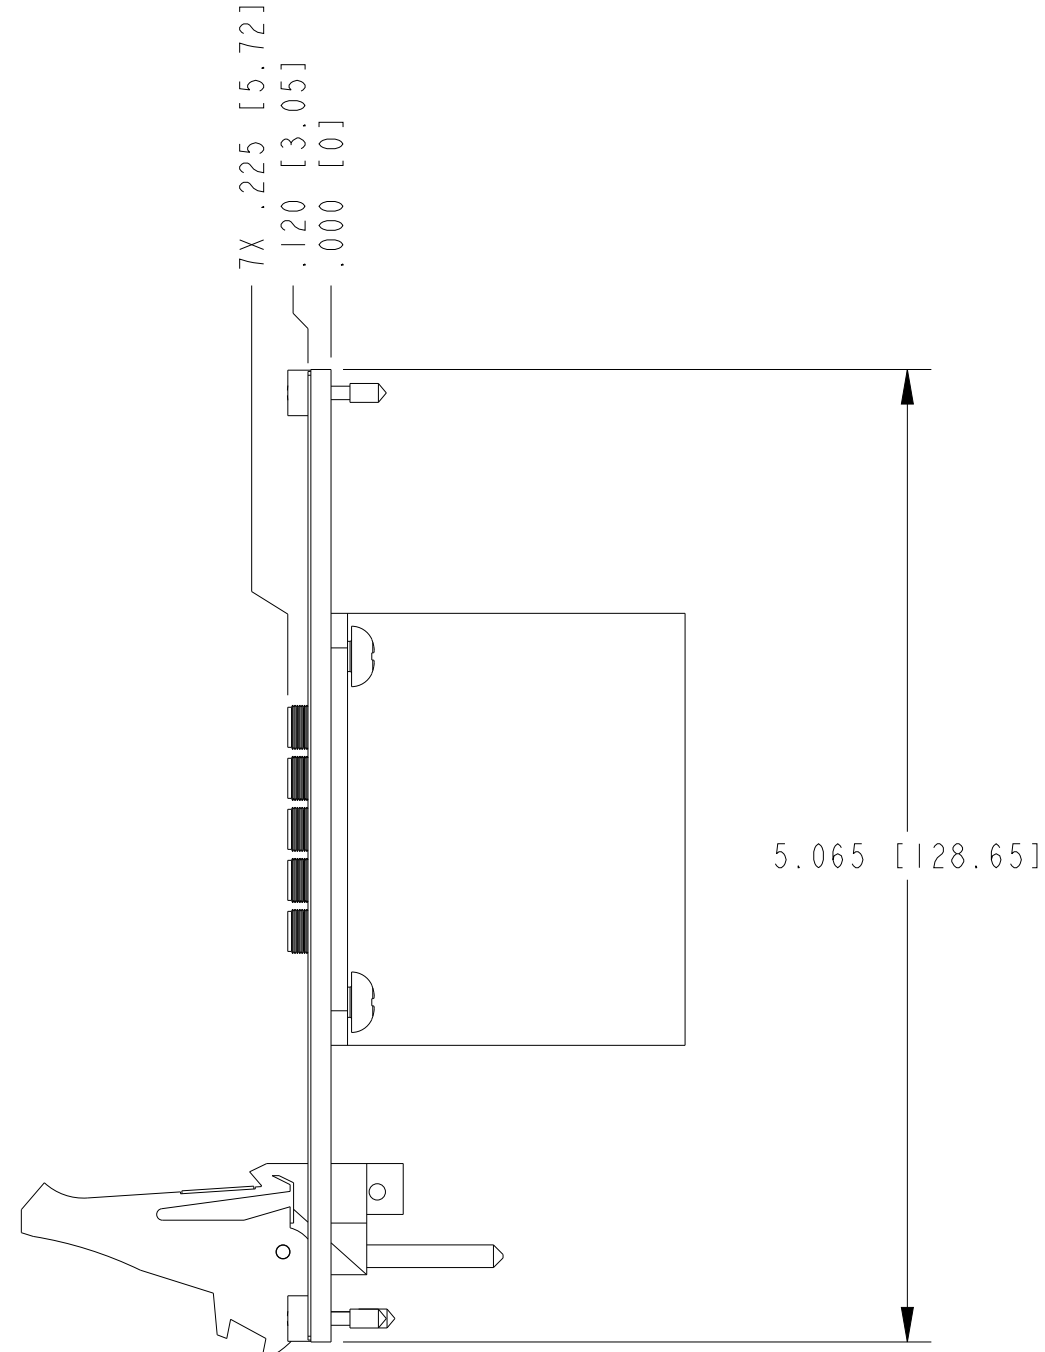

CUSTOMER DRAWING

UNLESS OTHERWISE SPECIFIED DIMENSIONS ARE IN INCHES AND [MILLIMETERS].		NATIONAL INSTRUMENTS® AUSTIN, TEXAS	
DO NOT SCALE DRAWING		TITLE	
THIRD ANGLE PROJECTION		PXI-2797	
SIZE	CODE	IDENT NO.	MM/DD/YYYY
B	7U296		01/04/2013
SCALE: 1/1		SHEET | OF |