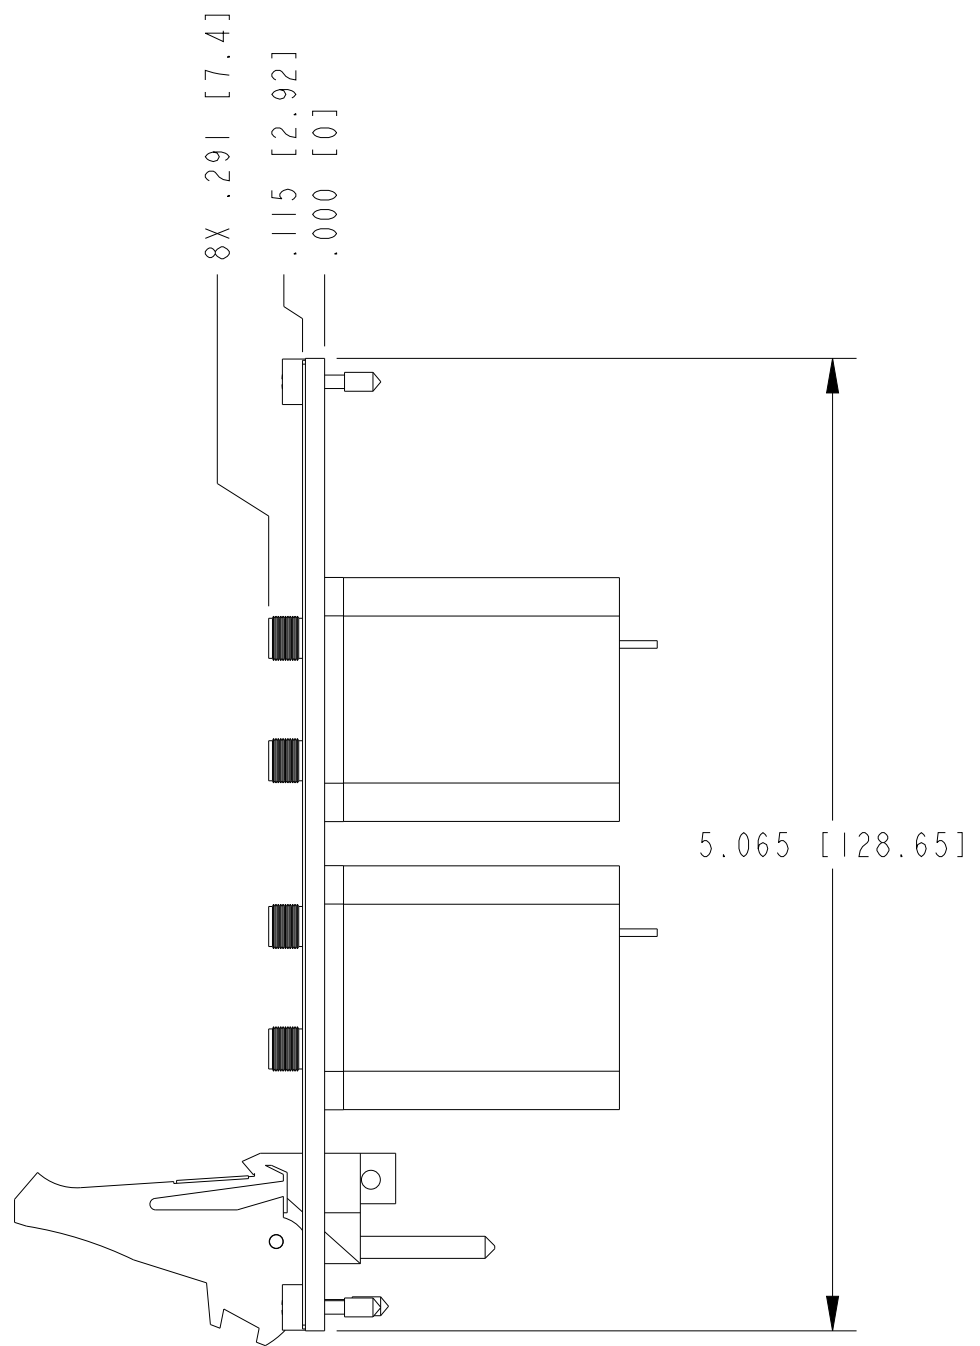

CUSTOMER DRAWING

UNLESS OTHERWISE SPECIFIED DIMENSIONS ARE IN INCHES AND [MILLIMETERS].		NATIONAL INSTRUMENTS® AUSTIN, TEXAS	
DO NOT SCALE DRAWING		TITLE	
THIRD ANGLE PROJECTION		PXI-2798	
SIZE	CODE IDENT NO.	MM/DD/YYYY	
B	7U296	01/04/2013	
SCALE: 1/1	SHEET		OF