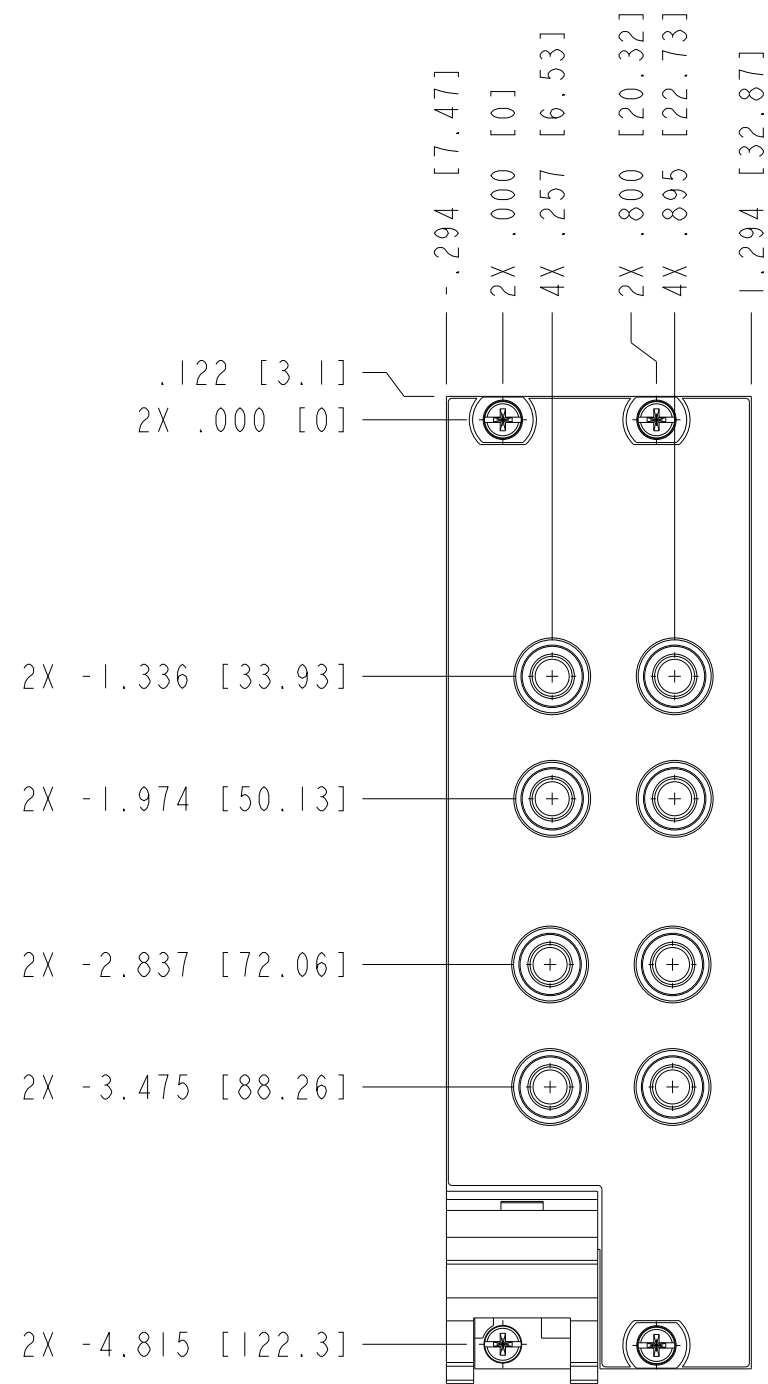

CUSTOMER DRAWING

UNLESS OTHERWISE SPECIFIED DIMENSIONS ARE IN INCHES AND [MILLIMETERS].		NATIONAL INSTRUMENTS® AUSTIN, TEXAS	
DO NOT SCALE DRAWING		TITLE	
THIRD ANGLE PROJECTION		PXI-2798	
SIZE	CODE IDENT NO.	MM/DD/YYYY	
B	7U296	01/04/2013	
SCALE: 1/1	SHEET		OF