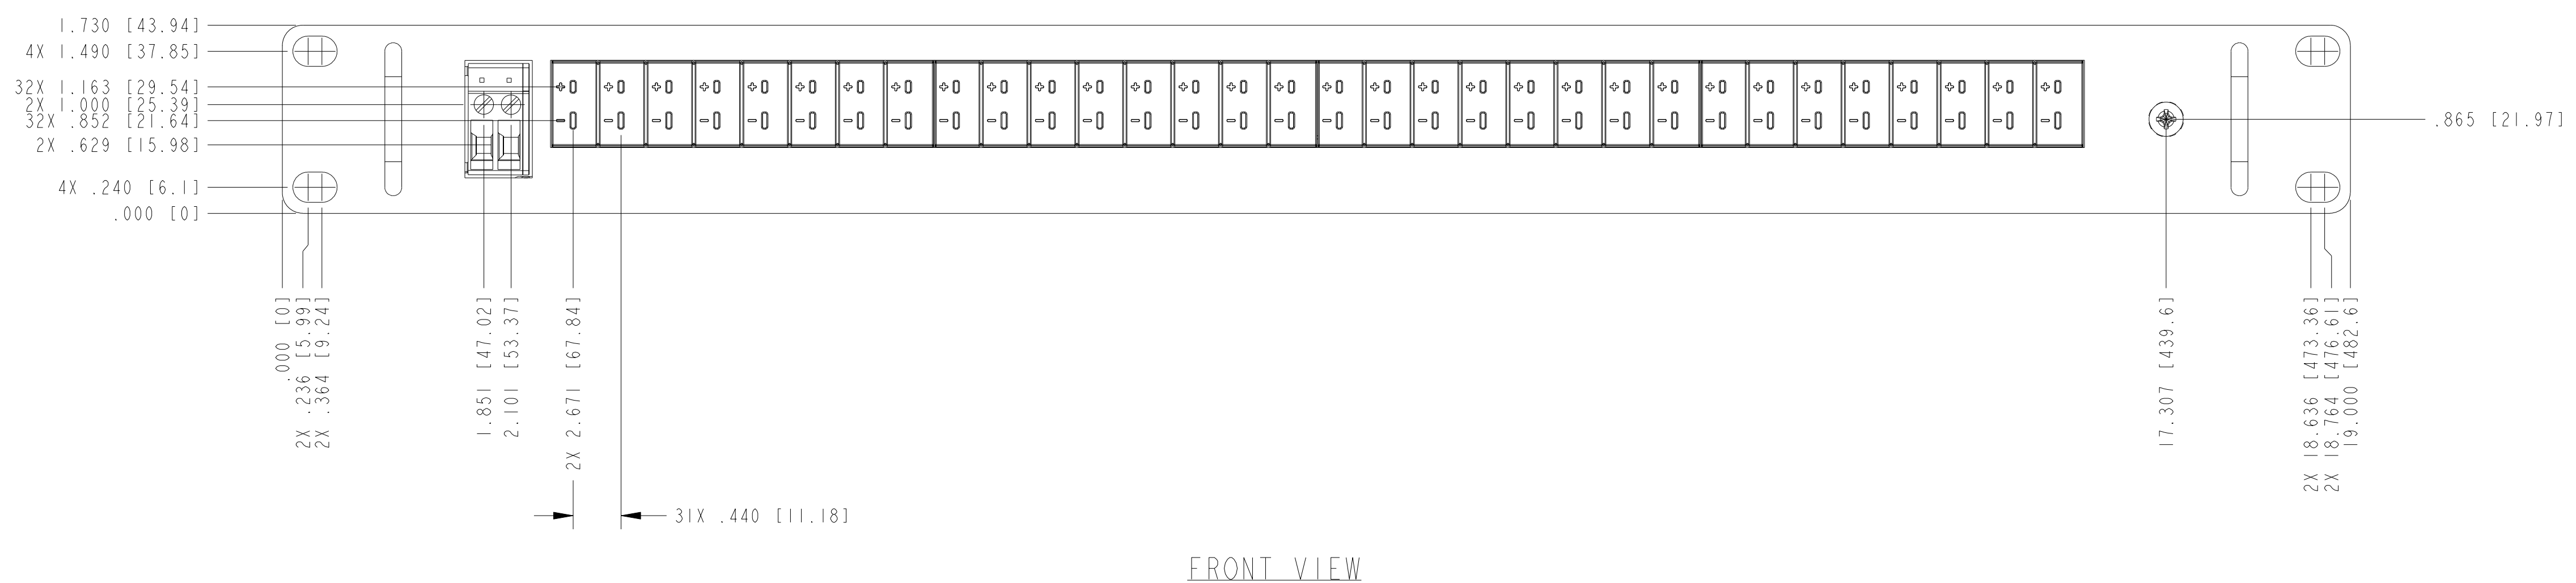

NOTES: UNLESS OTHERWISE SPECIFIED.

UNLESS OTHERWISE SPECIFIED DIMENSIONS ARE IN INCHES AND [MILLIMETERS].	NATIONAL INSTRUMENTS® AUSTIN, TEXAS	
	TITLE NI TC-4353	
DO NOT SCALE DRAWING THIRD ANGLE PROJECTION	SIZE CODE IDENT NO. MM/DD/YYYY D 7U296 10/25/2012	
	SCALE: 1/1	SHEET 1 OF 1