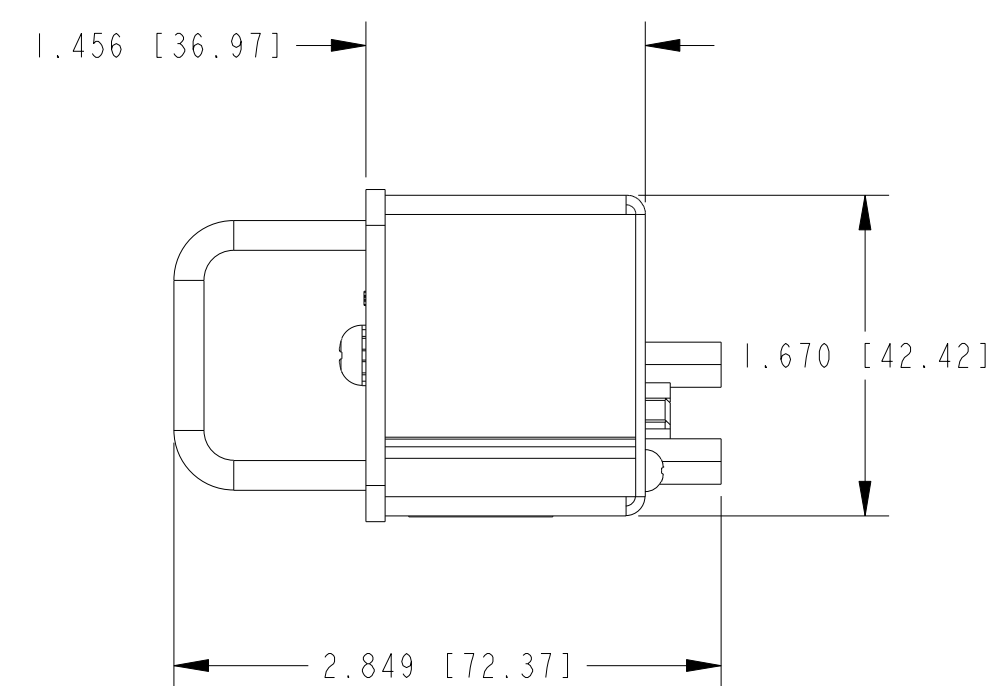

NOTES: UNLESS OTHERWISE SPECIFIED.

UNLESS OTHERWISE SPECIFIED DIMENSIONS ARE IN INCHES AND [MILLIMETERS].	NATIONAL INSTRUMENTS® AUSTIN, TEXAS	
	TITLE NI TC-4353	
DO NOT SCALE DRAWING THIRD ANGLE PROJECTION	SIZE CODE IDENT NO. MM/DD/YYYY D 7U296 10/25/2012	
	SCALE: 1/1	SHEET 1 OF 1