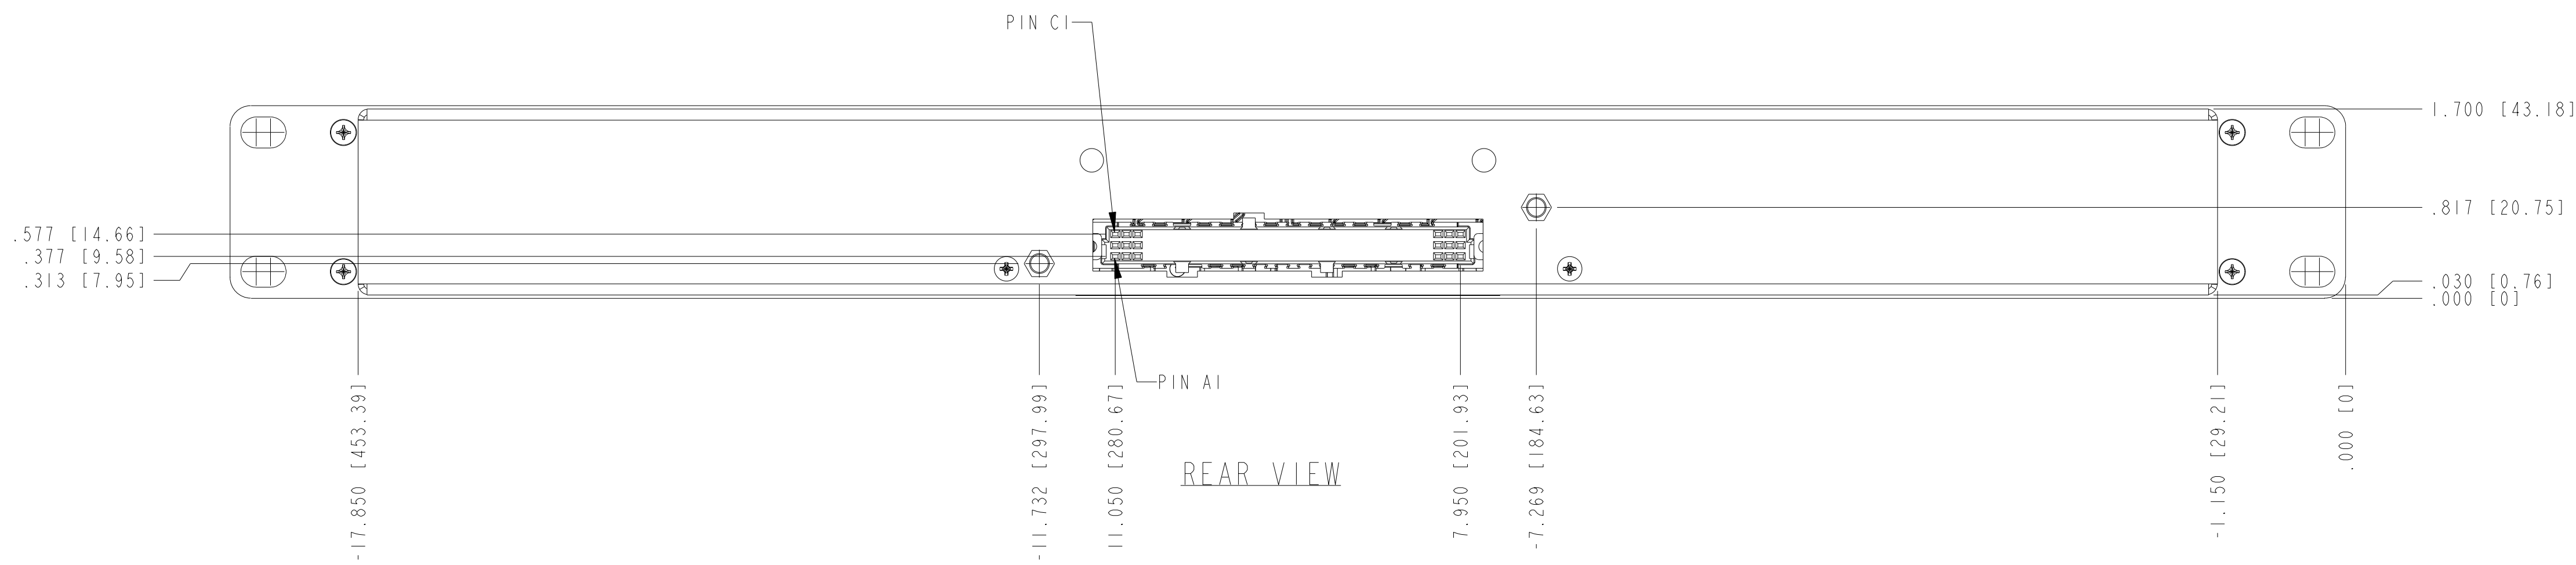

NOTES: UNLESS OTHERWISE SPECIFIED.

UNLESS OTHERWISE SPECIFIED DIMENSIONS ARE IN INCHES AND [MILLIMETERS].	NATIONAL INSTRUMENTS® AUSTIN, TEXAS	
	TITLE NI TC-4353	
DO NOT SCALE DRAWING THIRD ANGLE PROJECTION	SIZE CODE IDENT NO. MM/DD/YYYY D 7U296 10/25/2012	
	SCALE: 1/1	SHEET 1 OF 1