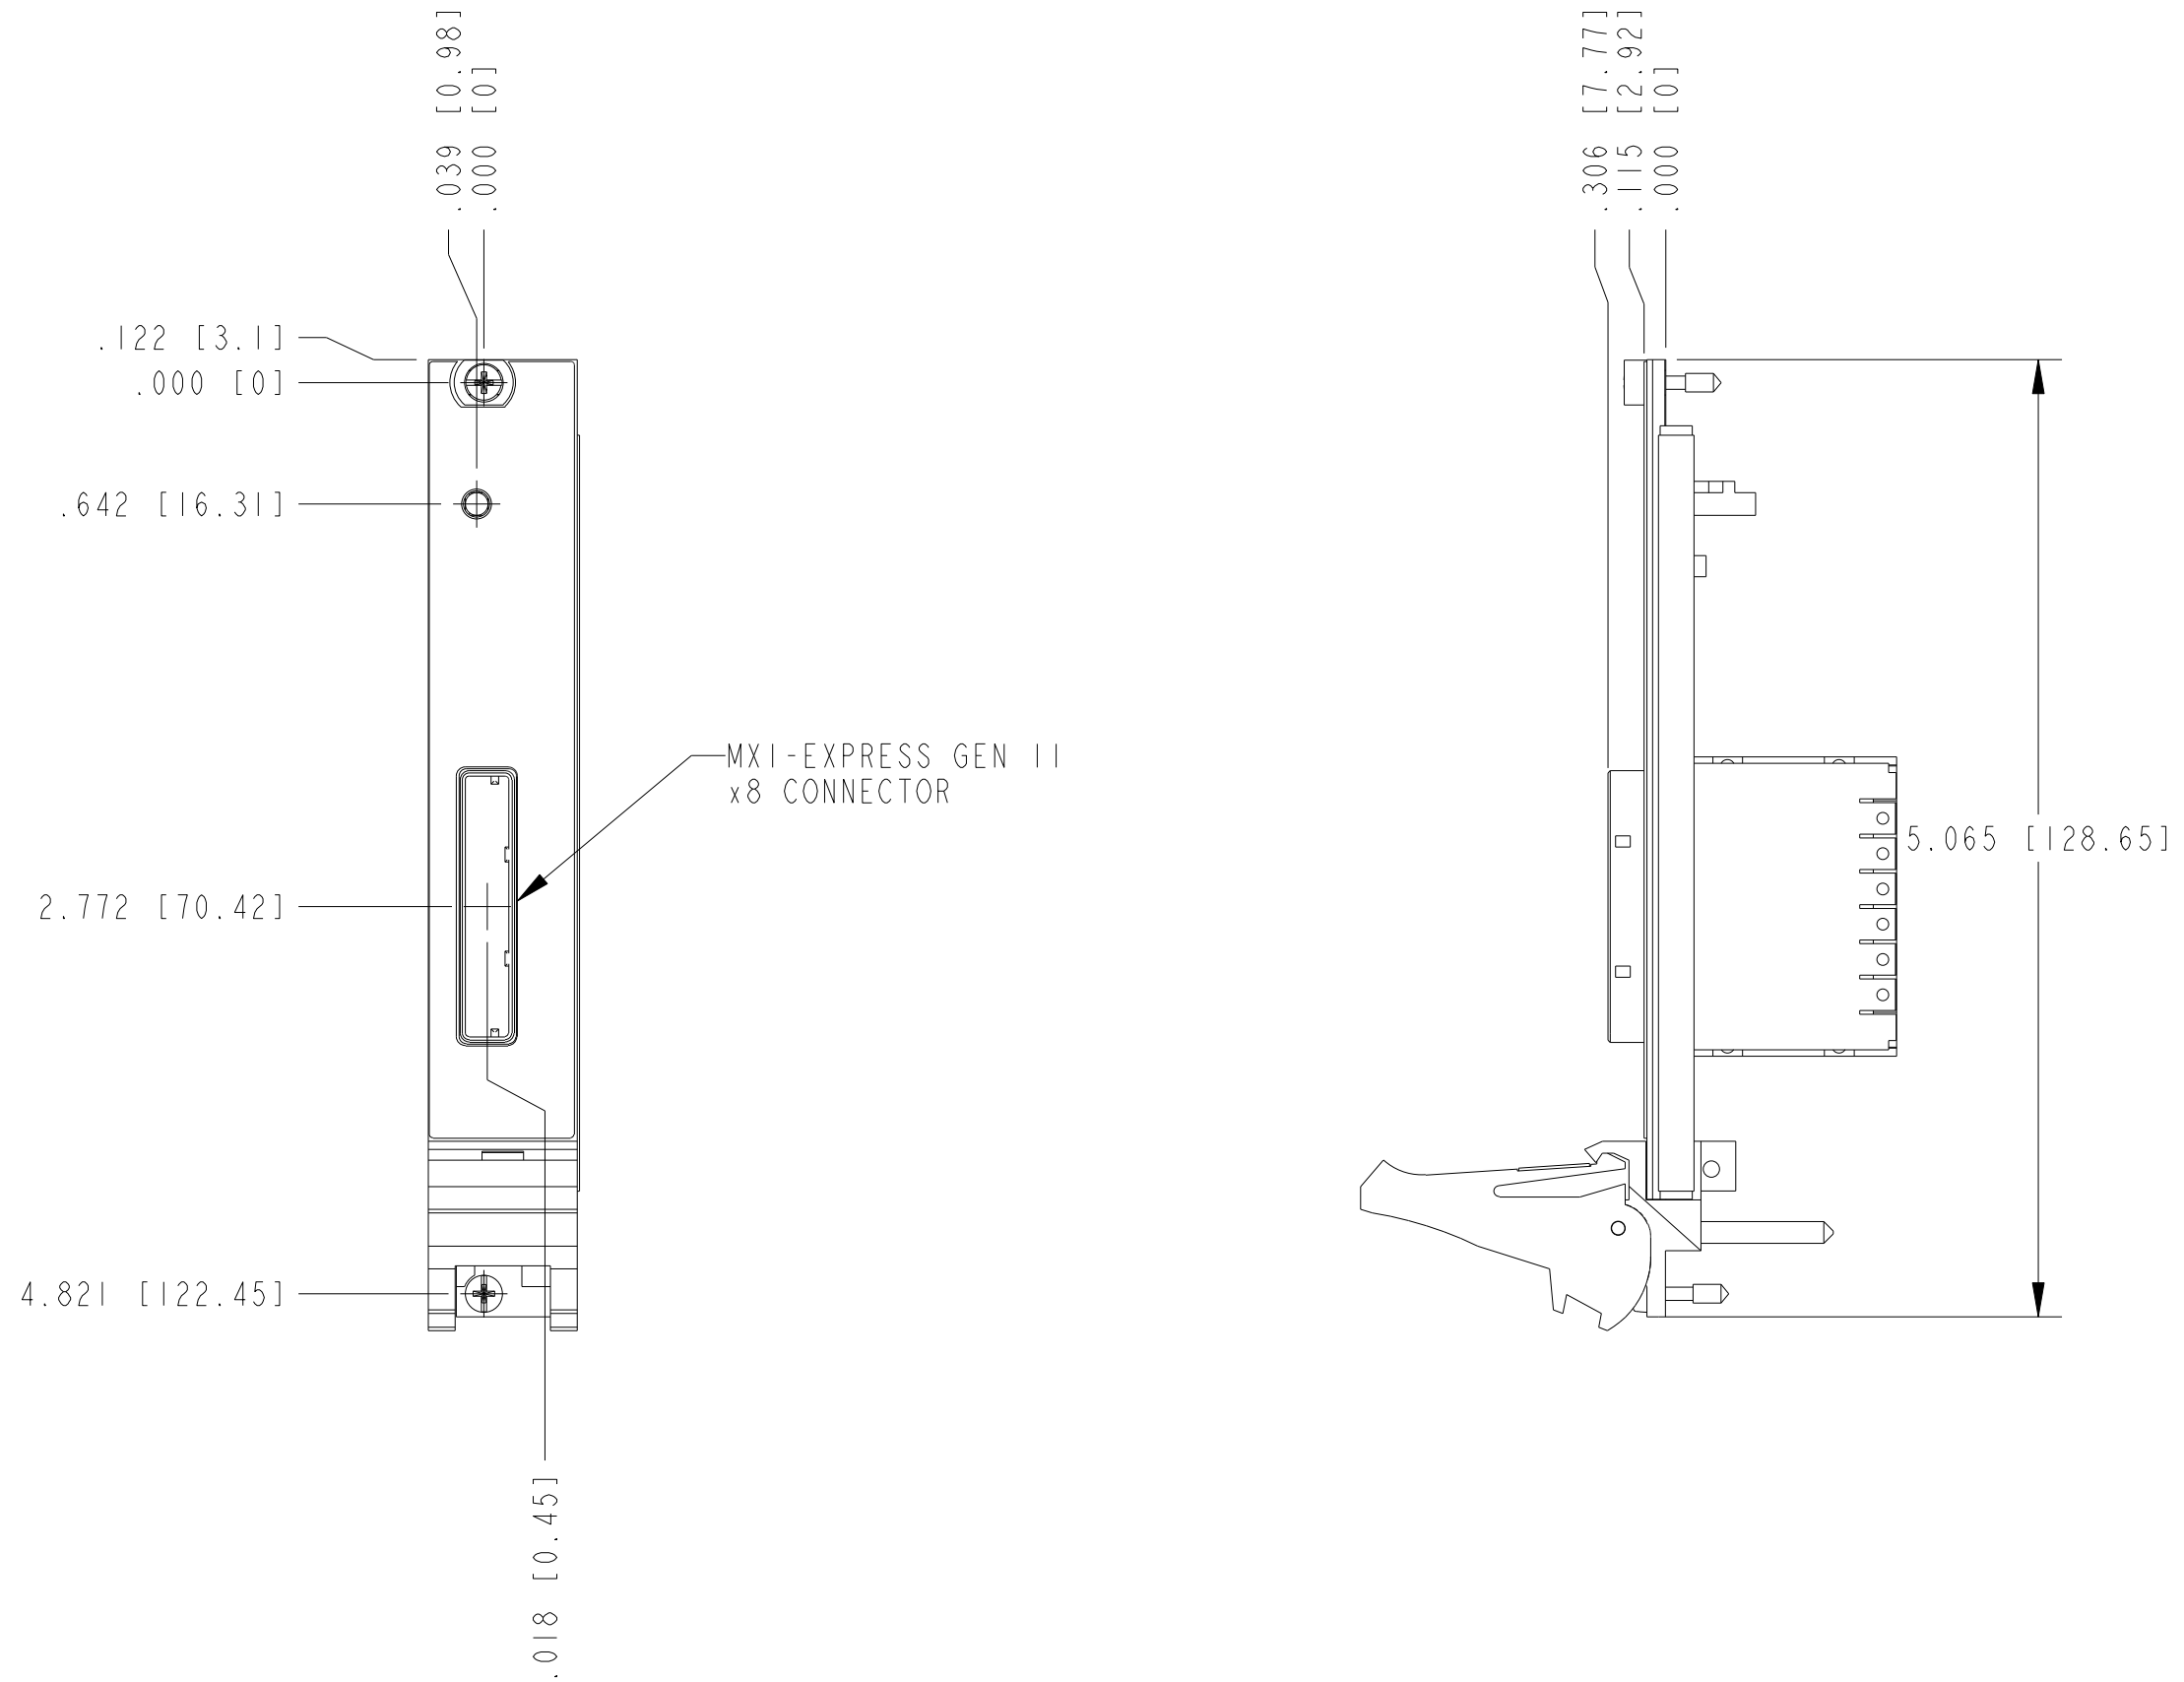

 **CLICK HERE**

**PXIe-PCIe8381**

CUSTOMER DRAWING

UNLESS OTHERWISE SPECIFIED  
 DIMENSIONS ARE IN INCHES AND  
 [MILLIMETERS].

DO NOT SCALE DRAWING

THIRD ANGLE PROJECTION

AUSTIN, TEXAS

TITLE

PX1e-8381/8384

SIZE CODE IDENT NO. MM/DD/YYYY

C7U296

08/22/2013

SCALE: 1/1

SHEET 1 OF 1

1. REFER TO PRODUCT MANUAL ON NI.COM FOR MORE DETAILS.  
 NOTES: UNLESS OTHERWISE SPECIFIED.