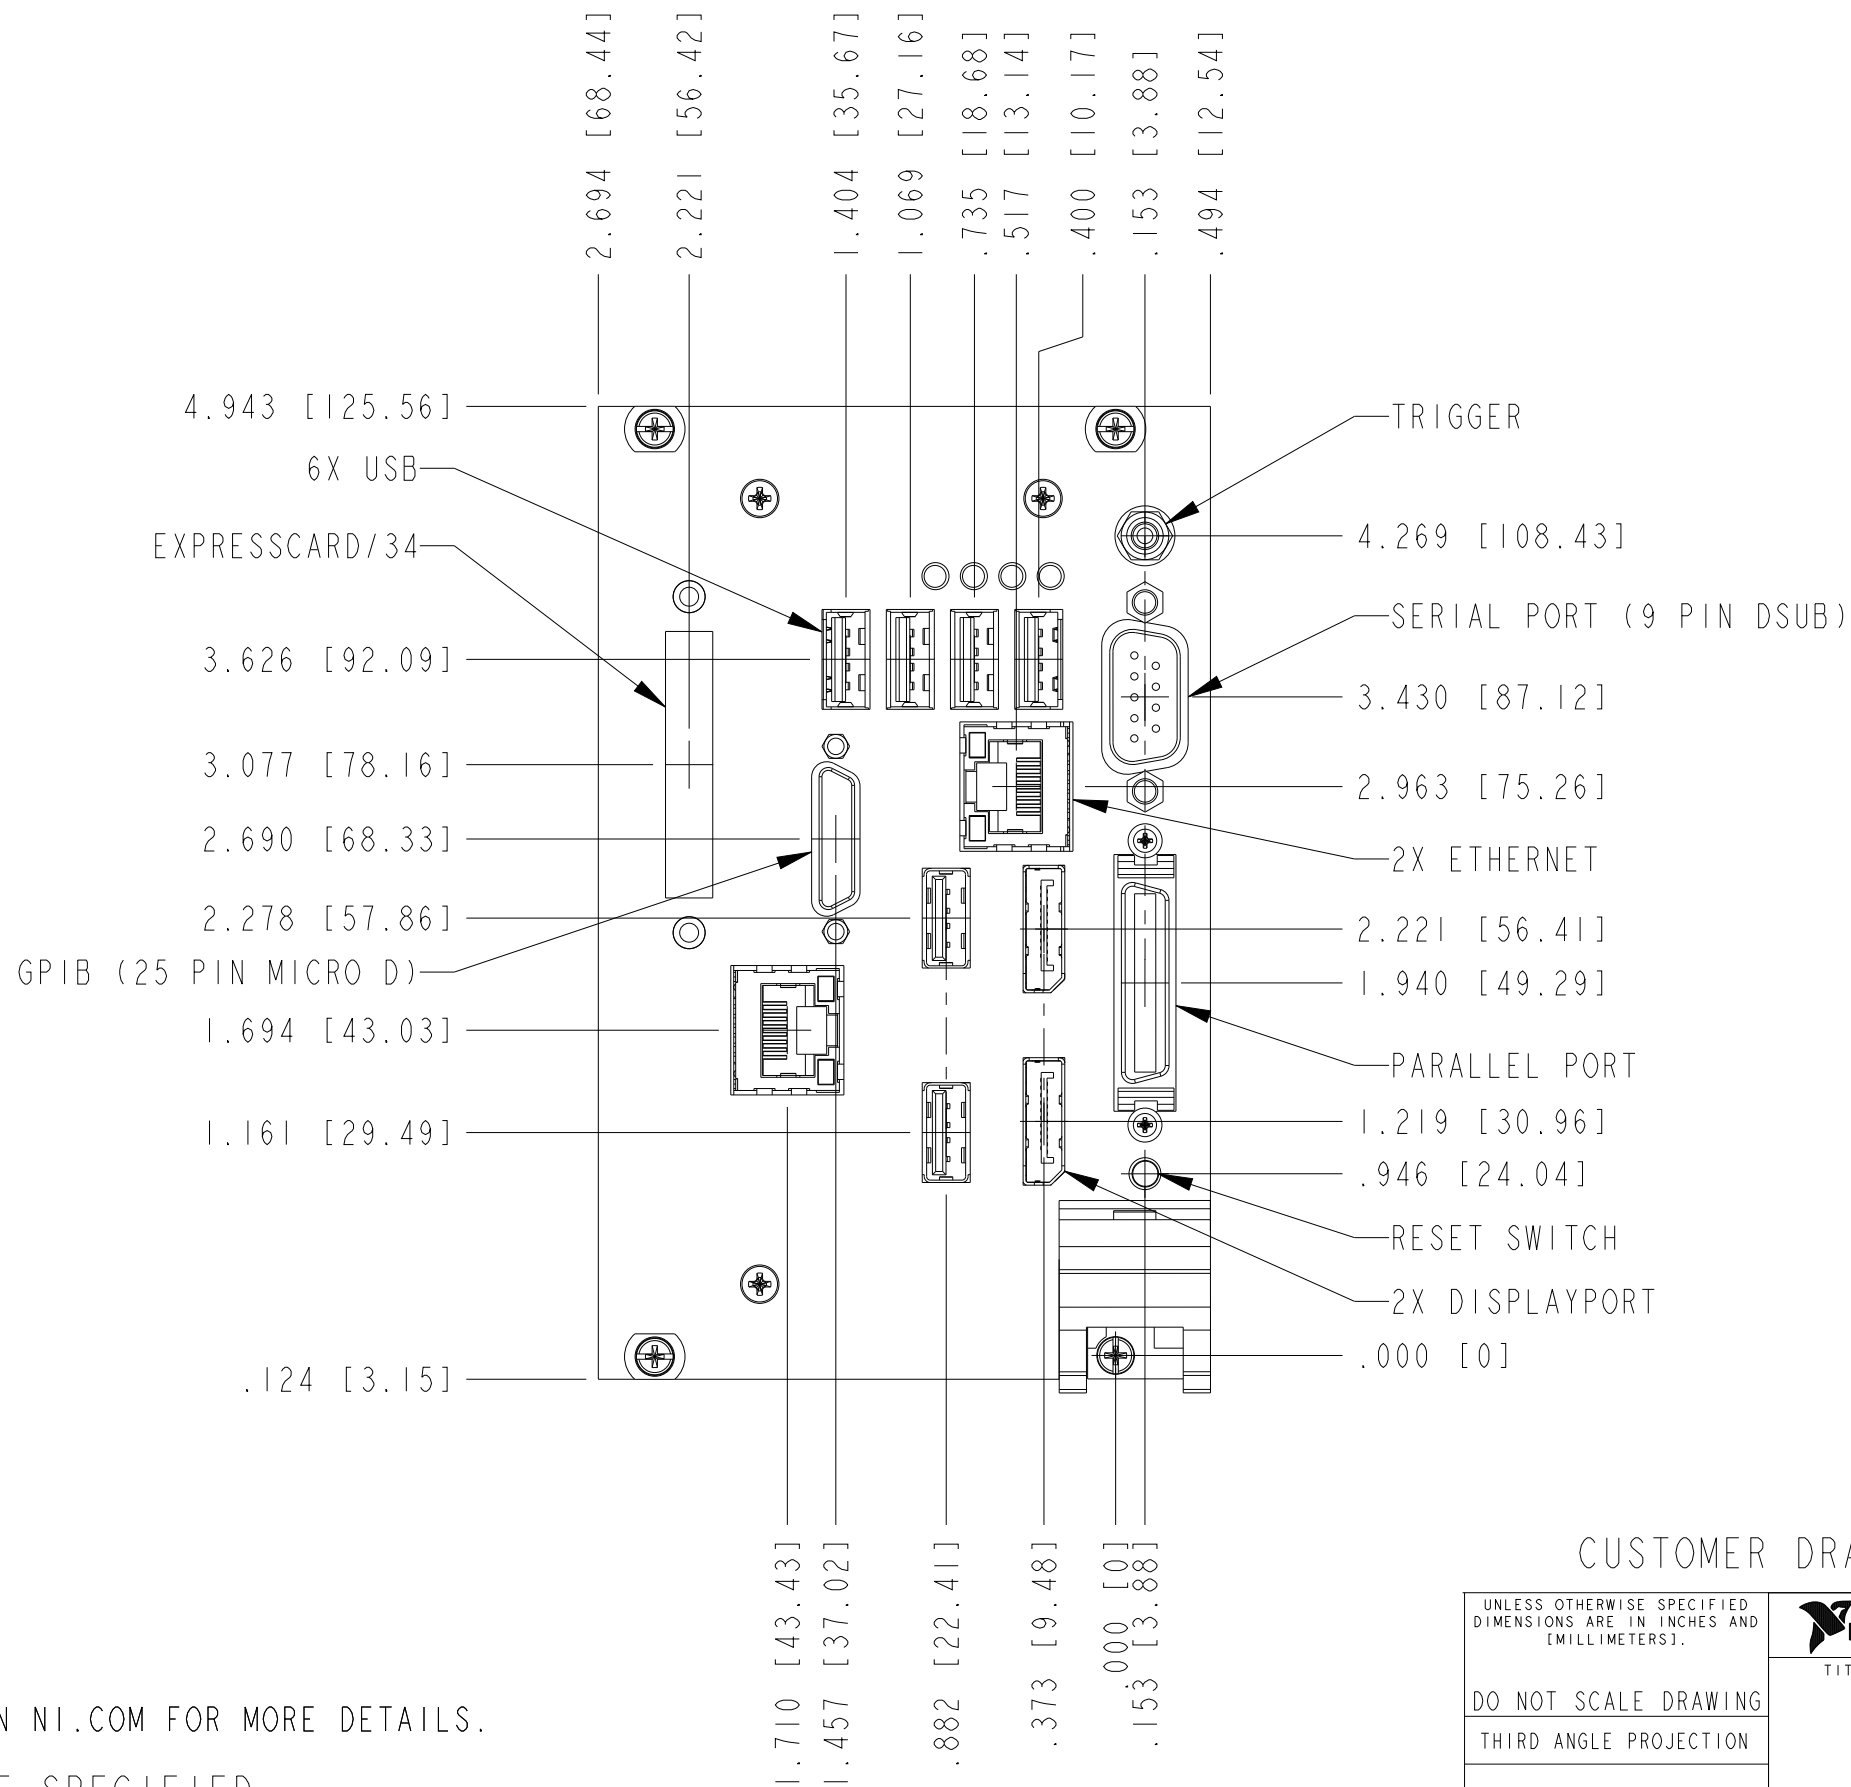

 **CLICK HERE**

**PXI-8119**

1. REFER TO PRODUCT MANUAL ON NI.COM FOR MORE DETAILS.  
 NOTES: UNLESS OTHERWISE SPECIFIED.

CUSTOMER DRAWING

UNLESS OTHERWISE SPECIFIED DIMENSIONS ARE IN INCHES AND [MILLIMETERS].		 NATIONAL INSTRUMENTS® AUSTIN, TEXAS	
DO NOT SCALE DRAWING		TITLE	
THIRD ANGLE PROJECTION		MODULE ASSEMBLY, PXI-8119	
SIZE	CODE	IDENT NO.	MM/DD/YYYY
B	7U296		03/31/2015
SCALE: 1/1			SHEET   OF